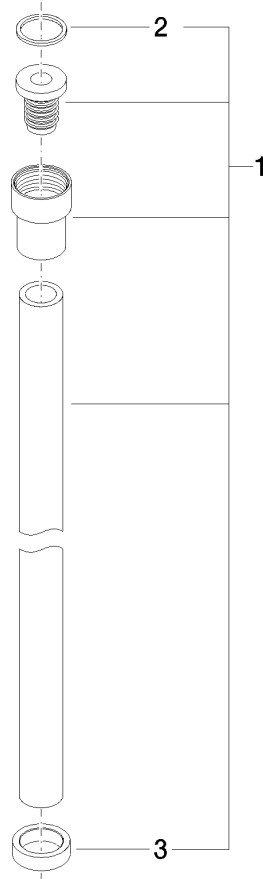

WATER TUBE Kneipp hose black 2000 mm - Brushed Dark Platinum

28 286 979

- hose nozzle with sleeve M33
- with holding ring

	Brushed Dark Platinum	28 286 979-99
	Chrome	28 286 979-00
	Brushed Platinum	28 286 979-06
	Platinum	28 286 979-08
	Dark Chrome	28 286 979-19
	Brushed Durabross (23kt Gold)	28 286 979-28
	Matte Black	28 286 979-33
	Brushed Champagne (22kt Gold)	28 286 979-46
	Champagne (22kt Gold)	28 286 979-47
	Brushed Chrome	28 286 979-93

WATER TUBE Kneipp hose black 2000 mm - Brushed Dark Platinum

28 286 979

mm [inches]

Flow rate chart

WATER TUBE Kneipp hose black 2000 mm - Brushed Dark Platinum

28 286 979

Parts for other
finishes can be found
here: [Chrome](#)

WATER TUBE Kneipp hose black 2000 mm - Brushed Dark Platinum

28 286 979

Spare parts list

No.	Item Number	Name	Quantity used	Delivery time
	09 14 20 003 90	seal	2	2