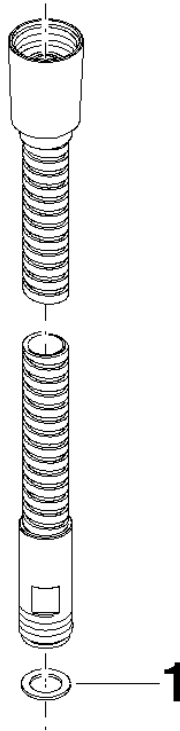

Metal shower hose 1/2" x 3/8" x 1750 mm - Chrome

IMO

28 322 970 Product version from 4/1/2024

- WRAS

Fits: IMO, LULU, MADISON, MEM, TARA,
CL.1, LISSÉ, VAIA, META, CYO

	Chrome	28 322 970-00
	Brushed Platinum	28 322 970-06
	Platinum	28 322 970-08
	Durabrand (23kt Gold)	28 322 970-09
	Dark Brass matt	28 322 970-16
	Dark Chrome	28 322 970-19
	Light Gold	28 322 970-26
	Brushed Light Gold	28 322 970-27
	Brushed Durabrand (23kt Gold)	28 322 970-28
	Matte Black	28 322 970-33
	Brushed Bronze	28 322 970-42
	Brushed Champagne (22kt Gold)	28 322 970-46
	Champagne (22kt Gold)	28 322 970-47
	Brushed Chrome	28 322 970-93
	Brushed Dark Platinum	28 322 970-99

Metal shower hose 1/2" x 3/8" x 1750 mm - Chrome

IMO

28 322 970 Product version from 4/1/2024

Codes & Standards

Scottish Water Byelaws	UK Water Supply Regulations	XP P 41-280
---------------------------	--------------------------------	-------------

Certificates

WRAS_2009 ACS_20 ACC LY

28 322 970 Product version from 4/1/2024

Parts for other finishes can be found here: Brushed
Platinum

Spare parts list

No.	Item Number	Name	Quantity used	Delivery time
1	90 14 20 026 00 90	seal	1	2