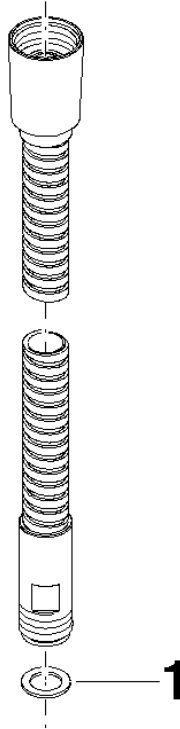

Metal shower hose 1/2" x 3/8" x 1750 mm - Brushed Platinum

IMO

28 322 970 Product version from 4/1/2024

- WRAS

Fits: IMO, LULU, MADISON, MEM, TARA, CL.1, LISSÉ, VAIA, META, CYO

	Brushed Platinum	28 322 970-06
	Chrome	28 322 970-00
	Platinum	28 322 970-08
	Durabress (23kt Gold)	28 322 970-09
	Dark Brass matt	28 322 970-16
	Dark Chrome	28 322 970-19
	Light Gold	28 322 970-26
	Brushed Light Gold	28 322 970-27
	Brushed Durabress (23kt Gold)	28 322 970-28
	Matte Black	28 322 970-33
	Brushed Bronze	28 322 970-42
	Brushed Champagne (22kt Gold)	28 322 970-46
	Champagne (22kt Gold)	28 322 970-47
	Brushed Chrome	28 322 970-93
	Brushed Dark Platinum	28 322 970-99

Metal shower hose 1/2" x 3/8" x 1750 mm - Brushed Platinum

IMO

28 322 970 Product version from 4/1/2024

Codes & Standards

Scottish Water Byelaws	UK Water Supply Regulations	XP P 41-280
---------------------------	--------------------------------	-------------

Certificates

WRAS_2009	ACS_20 ACC LY
-----------	---------------

28 322 970 Product version from 4/1/2024

Parts for other finishes can be found here: [Chrome](#)

Spare parts list

No.	Item Number	Name	Quantity used	Delivery time
1	90 14 20 026 00 90	seal	1	2