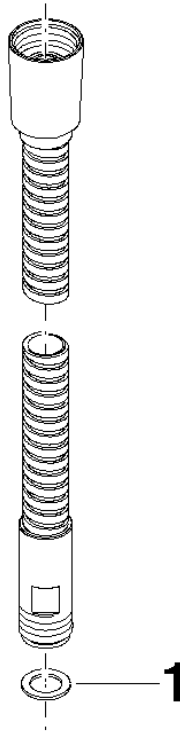

28 322 970 Product version from 4/1/2024

• WRAS

Fits: IMO, LULU, MADISON, MEM, TARA,
CL.1, LISSÉ, VAIA, META, CYO

	Matte Black	28 322 970-33
	Chrome	28 322 970-00
	Brushed Platinum	28 322 970-06
	Platinum	28 322 970-08
	Durabrand (23kt Gold)	28 322 970-09
	Dark Brass matt	28 322 970-16
	Dark Chrome	28 322 970-19
	Light Gold	28 322 970-26
	Brushed Light Gold	28 322 970-27
	Brushed Durabrand (23kt Gold)	28 322 970-28
	Brushed Bronze	28 322 970-42
	Brushed Champagne (22kt Gold)	28 322 970-46
	Champagne (22kt Gold)	28 322 970-47
	Brushed Chrome	28 322 970-93
	Brushed Dark Platinum	28 322 970-99

Metal shower hose 1/2" x 3/8" x 1750 mm - Matte Black

IMO

28 322 970 Product version from 4/1/2024

Codes & Standards

Scottish Water Byelaws	UK Water Supply Regulations	XP P 41-280
---------------------------	--------------------------------	-------------

Certificates

WRAS_2009	ACS_20 ACC LY
-----------	---------------

28 322 970 Product version from 4/1/2024

Parts for other finishes can be found here: [Chrome](#)

Spare parts list

No.	Item Number	Name	Quantity used	Delivery time
1	90 14 20 026 00 90	seal	1	2