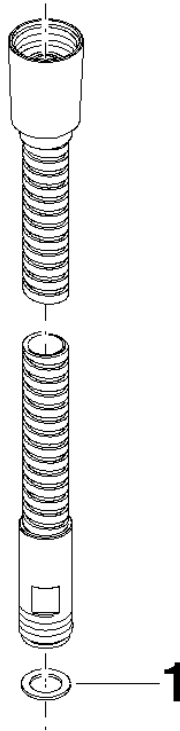

Metal shower hose 1/2" x 3/8" x 1750 mm - Brushed Chrome

IMO

28 322 970 Product version from 4/1/2024

• WRAS

Fits: IMO, LULU, MADISON, MEM, TARA, CL.1, LISSÉ, VAIA, META, CYO

	Brushed Chrome	28 322 970-93
	Chrome	28 322 970-00
	Brushed Platinum	28 322 970-06
	Platinum	28 322 970-08
	Durabrand (23kt Gold)	28 322 970-09
	Dark Brass matt	28 322 970-16
	Dark Chrome	28 322 970-19
	Light Gold	28 322 970-26
	Brushed Light Gold	28 322 970-27
	Brushed Durabrand (23kt Gold)	28 322 970-28
	Matte Black	28 322 970-33
	Brushed Bronze	28 322 970-42
	Brushed Champagne (22kt Gold)	28 322 970-46
	Champagne (22kt Gold)	28 322 970-47
	Brushed Dark Platinum	28 322 970-99

Metal shower hose 1/2" x 3/8" x 1750 mm - Brushed Chrome

IMO

28 322 970 Product version from 4/1/2024

Codes & Standards

Scottish Water Byelaws	UK Water Supply Regulations	XP P 41-280
---------------------------	--------------------------------	-------------

Certificates

WRAS_2009 ACS_20 ACC LY

28 322 970 Product version from 4/1/2024

Parts for other finishes can be found here: [Chrome](#)

Spare parts list

No.	Item Number	Name	Quantity used	Delivery time
1	90 14 20 026 00 90	seal	1	2