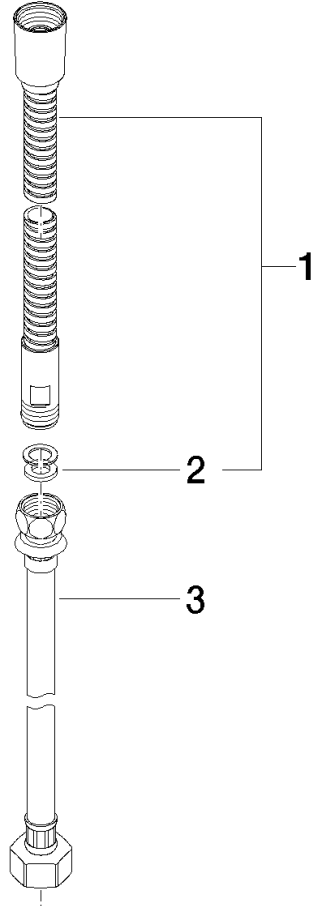

Metal shower hose in two parts 1/2" x 3/8" x 2250 mm - Brushed Platinum

IMO

28 323 970

Fits: IMO, LULU, MADISON, MEM, TARA,
CL.1, LISSÉ, VAIA, META, CYO

	Brushed Platinum	28 323 970-06
	Chrome	28 323 970-00
	Platinum	28 323 970-08
	Durabass (23kt Gold)	28 323 970-09
	Dark Chrome	28 323 970-19
	Light Gold	28 323 970-26
	Brushed Light Gold	28 323 970-27
	Brushed Durabass (23kt Gold)	28 323 970-28
	Matte Black	28 323 970-33
	Brushed Bronze	28 323 970-42
	Brushed Champagne (22kt Gold)	28 323 970-46
	Champagne (22kt Gold)	28 323 970-47
	Brushed Chrome	28 323 970-93
	Brushed Dark Platinum	28 323 970-99

Metal shower hose in two parts 1/2" x 3/8" x 2250 mm - Brushed Platinum

IMO

28 323 970

Metal shower hose in two parts 1/2" x 3/8" x 2250 mm - Brushed Platinum

IMO

28 323 970

28 323 970

Parts for other finishes can be found here: [Chrome](#)

Spare parts list

No.	Item Number	Name	Quantity used	Delivery time
1	28 322 970-06	Metal shower hose 1/2" x 3/8" x 1750 mm - Brushed Platinum	1	2
2	90 14 20 026 00 90	seal	1	2
3	12 505 970 90	High pressure hose 1/2" x 3/8" x 500 mm -	1	2