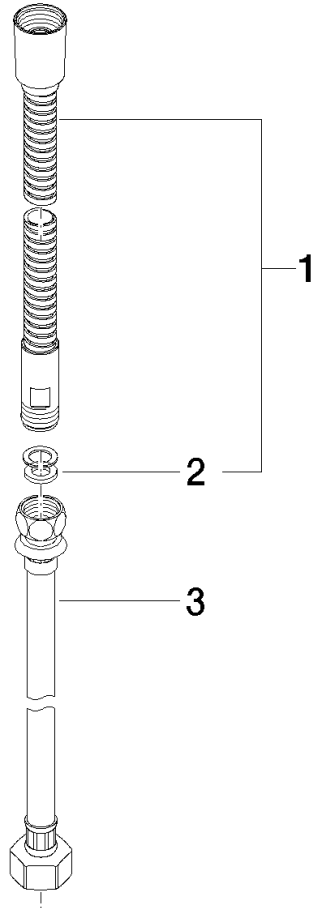

Metal shower hose in two parts 1/2" x 3/8" x 2250 mm - Platinum

IMO

28 323 970

Fits: IMO, LULU, MADISON, MEM, TARA,
CL.1, LISSÉ, VAIA, META, CYO

	Platinum	28 323 970-08
	Chrome	28 323 970-00
	Brushed Platinum	28 323 970-06
	Durabrand (23kt Gold)	28 323 970-09
	Dark Chrome	28 323 970-19
	Light Gold	28 323 970-26
	Brushed Light Gold	28 323 970-27
	Brushed Durabrand (23kt Gold)	28 323 970-28
	Matte Black	28 323 970-33
	Brushed Bronze	28 323 970-42
	Brushed Champagne (22kt Gold)	28 323 970-46
	Champagne (22kt Gold)	28 323 970-47
	Brushed Chrome	28 323 970-93
	Brushed Dark Platinum	28 323 970-99

Metal shower hose in two parts 1/2" x 3/8" x 2250 mm - Platinum

IMO

28 323 970

Metal shower hose in two parts 1/2" x 3/8" x 2250 mm - Platinum

IMO

28 323 970

28 323 970

Parts for other finishes can be found here: [Chrome](#)

Spare parts list

No.	Item Number	Name	Quantity used	Delivery time
1	28 322 970-08	Metal shower hose 1/2" x 3/8" x 1750 mm - Platinum	1	40
2	90 14 20 026 00 90	seal	1	2
3	12 505 970 90	High pressure hose 1/2" x 3/8" x 500 mm -	1	2