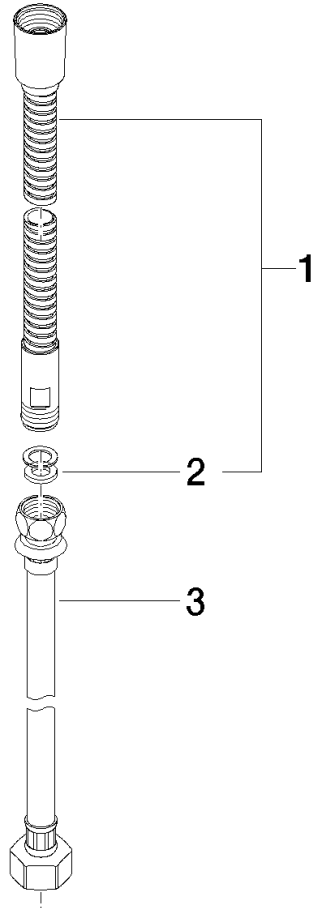

**Metal shower hose in two parts 1/2" x 3/8" x 2250 mm - Durabronze (23kt Gold)**

IMO

28 323 970

Fits: IMO, LULU, MADISON, MEM, TARA,  
CL.1, LISSÉ, VAIA, META, CYO

	Durabronze (23kt Gold)	28 323 970-09
	Chrome	28 323 970-00
	Brushed Platinum	28 323 970-06
	Platinum	28 323 970-08
	Dark Chrome	28 323 970-19
	Light Gold	28 323 970-26
	Brushed Light Gold	28 323 970-27
	Brushed Durabronze (23kt Gold)	28 323 970-28
	Matte Black	28 323 970-33
	Brushed Bronze	28 323 970-42
	Brushed Champagne (22kt Gold)	28 323 970-46
	Champagne (22kt Gold)	28 323 970-47
	Brushed Chrome	28 323 970-93
	Brushed Dark Platinum	28 323 970-99

Metal shower hose in two parts 1/2" x 3/8" x 2250 mm - Durabronze (23kt Gold)

---

IMO

28 323 970

Metal shower hose in two parts 1/2" x 3/8" x 2250 mm - Durabronze (23kt Gold)

---

IMO

28 323 970

28 323 970

Parts for other finishes can be found here: [Chrome](#)

**Spare parts list**

No.	Item Number	Name	Quantity used	Delivery time
1	28 322 970-09	Metal shower hose 1/2" x 3/8" x 1750 mm - Durabronz (23kt Gold)	1	40
2	90 14 20 026 00 90	seal	1	2
3	12 505 970 90	High pressure hose 1/2" x 3/8" x 500 mm -	1	2