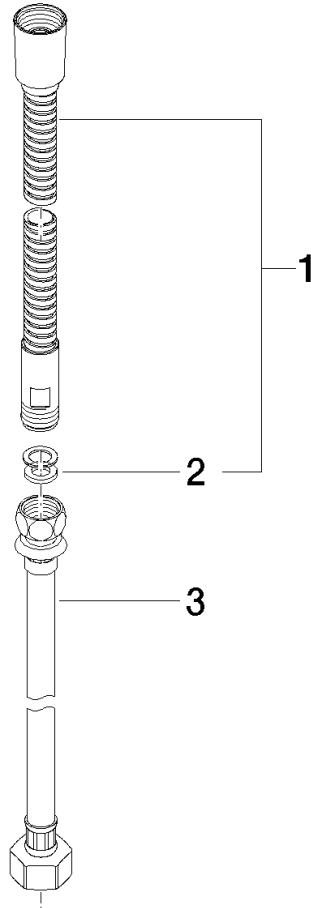

Metal shower hose in two parts 1/2" x 3/8" x 2250 mm - Brushed Durabross (23kt Gold)

IMO

28 323 970

Fits: IMO, LULU, MADISON, MEM, TARA, CL.1, LISSÉ, VAIA, META, CYO

	Brushed Durabross (23kt Gold)	28 323 970-28
	Chrome	28 323 970-00
	Brushed Platinum	28 323 970-06
	Platinum	28 323 970-08
	Durabross (23kt Gold)	28 323 970-09
	Dark Chrome	28 323 970-19
	Light Gold	28 323 970-26
	Brushed Light Gold	28 323 970-27
	Matte Black	28 323 970-33
	Brushed Bronze	28 323 970-42
	Brushed Champagne (22kt Gold)	28 323 970-46
	Champagne (22kt Gold)	28 323 970-47
	Brushed Chrome	28 323 970-93
	Brushed Dark Platinum	28 323 970-99

Metal shower hose in two parts 1/2" x 3/8" x 2250 mm - Brushed Durabronze
(23kt Gold)

IMO

28 323 970

Metal shower hose in two parts 1/2" x 3/8" x 2250 mm - Brushed Durabronze
(23kt Gold)

IMO

28 323 970

**Metal shower hose in two parts 1/2" x 3/8" x 2250 mm - Brushed Durabronz
(23kt Gold)**

28 323 970
Parts for other
finishes can be found
here: Chrome

Spare parts list

No.	Item Number	Name	Quantity used	Delivery time
1	28 322 970-28	Metal shower hose 1/2" x 3/8" x 1750 mm - Brushed Durabronz (23kt Gold)	1	20
2	90 14 20 026 00 90	seal	1	2
3	12 505 970 90	High pressure hose 1/2" x 3/8" x 500 mm -	1	2