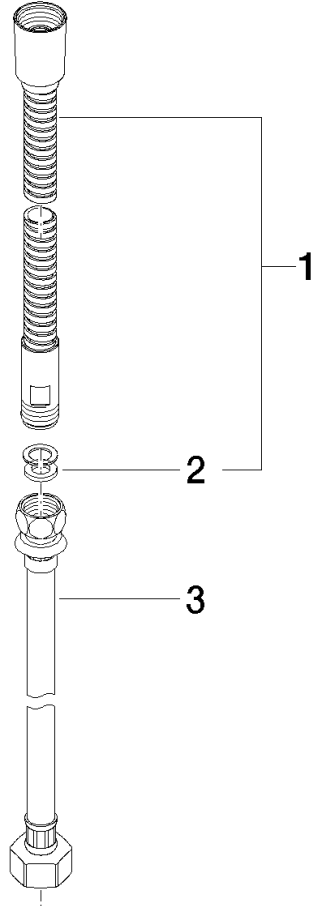

Metal shower hose in two parts 1/2" x 3/8" x 2250 mm - Matte Black

IMO

28 323 970

Fits: IMO, LULU, MADISON, MEM, TARA, CL.1, LISSÉ, VAIA, META, CYO

	Matte Black	28 323 970-33
	Chrome	28 323 970-00
	Brushed Platinum	28 323 970-06
	Platinum	28 323 970-08
	Durabross (23kt Gold)	28 323 970-09
	Dark Chrome	28 323 970-19
	Light Gold	28 323 970-26
	Brushed Light Gold	28 323 970-27
	Brushed Durabross (23kt Gold)	28 323 970-28
	Brushed Bronze	28 323 970-42
	Brushed Champagne (22kt Gold)	28 323 970-46
	Champagne (22kt Gold)	28 323 970-47
	Brushed Chrome	28 323 970-93
	Brushed Dark Platinum	28 323 970-99

Metal shower hose in two parts 1/2" x 3/8" x 2250 mm - Matte Black

IMO

28 323 970

Metal shower hose in two parts 1/2" x 3/8" x 2250 mm - Matte Black

IMO

28 323 970

28 323 970

Parts for other finishes can be found here: [Chrome](#)

Spare parts list

No.	Item Number	Name	Quantity used	Delivery time
1	28 322 970-33	Metal shower hose 1/2" x 3/8" x 1750 mm - Matte Black	1	2
2	90 14 20 026 00 90	seal	1	2
3	12 505 970 90	High pressure hose 1/2" x 3/8" x 500 mm -	1	2