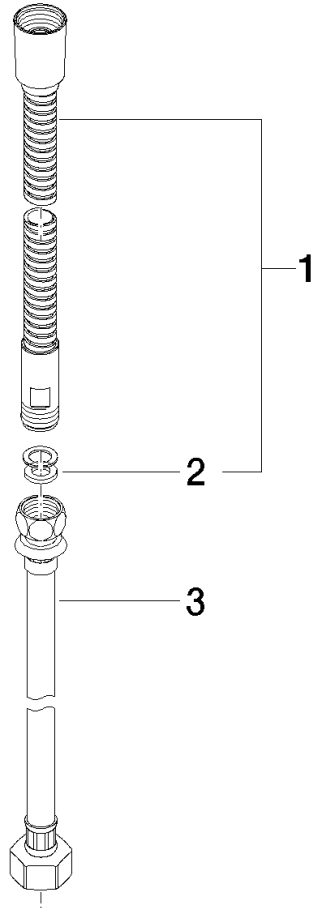

**Metal shower hose in two parts 1/2" x 3/8" x 2250 mm - Brushed Bronze**

IMO

28 323 970

Fits: IMO, LULU, MADISON, MEM, TARA,  
CL.1, LISSÉ, VAIA, META, CYO

	Brushed Bronze	28 323 970-42
	Chrome	28 323 970-00
	Brushed Platinum	28 323 970-06
	Platinum	28 323 970-08
	Durabronze (23kt Gold)	28 323 970-09
	Dark Chrome	28 323 970-19
	Light Gold	28 323 970-26
	Brushed Light Gold	28 323 970-27
	Brushed Durabronze (23kt Gold)	28 323 970-28
	Matte Black	28 323 970-33
	Brushed Champagne (22kt Gold)	28 323 970-46
	Champagne (22kt Gold)	28 323 970-47
	Brushed Chrome	28 323 970-93
	Brushed Dark Platinum	28 323 970-99

Metal shower hose in two parts 1/2" x 3/8" x 2250 mm - Brushed Bronze

---

IMO

28 323 970

Metal shower hose in two parts 1/2" x 3/8" x 2250 mm - Brushed Bronze

---

IMO

28 323 970

28 323 970

Parts for other finishes can be found here: [Chrome](#)

### Spare parts list

No.	Item Number	Name	Quantity used	Delivery time
1	28 322 970-42	Metal shower hose 1/2" x 3/8" x 1750 mm - Brushed Bronze	1	30
2	90 14 20 026 00 90	seal	1	2
3	12 505 970 90	High pressure hose 1/2" x 3/8" x 500 mm -	1	2