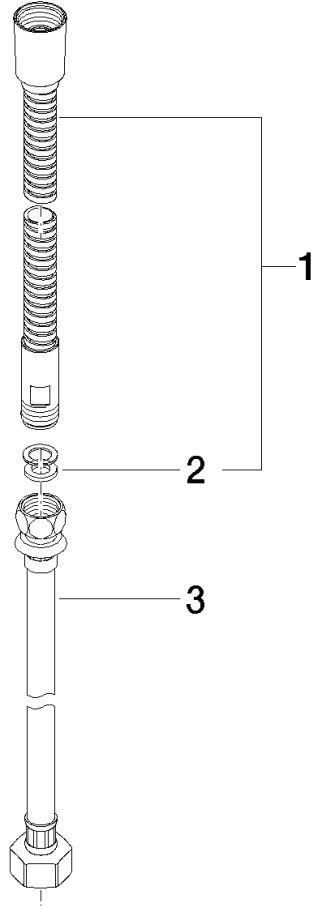

Metal shower hose in two parts 1/2" x 3/8" x 2250 mm - Brushed Champagne (22kt Gold)

IMO

28 323 970

Fits: IMO, LULU, MADISON, MEM, TARA, CL.1, LISSÉ, VAIA, META, CYO

	Brushed Champagne (22kt Gold)	28 323 970-46
	Chrome	28 323 970-00
	Brushed Platinum	28 323 970-06
	Platinum	28 323 970-08
	Durabrand (23kt Gold)	28 323 970-09
	Dark Chrome	28 323 970-19
	Light Gold	28 323 970-26
	Brushed Light Gold	28 323 970-27
	Brushed Durabrand (23kt Gold)	28 323 970-28
	Matte Black	28 323 970-33
	Brushed Bronze	28 323 970-42
	Champagne (22kt Gold)	28 323 970-47
	Brushed Chrome	28 323 970-93
	Brushed Dark Platinum	28 323 970-99

Metal shower hose in two parts 1/2" x 3/8" x 2250 mm - Brushed Champagne
(22kt Gold)

IMO

28 323 970

Metal shower hose in two parts 1/2" x 3/8" x 2250 mm - Brushed Champagne
(22kt Gold)

IMO

28 323 970

Metal shower hose in two parts 1/2" x 3/8" x 2250 mm - Brushed Champagne (22kt Gold)

IMO

28 323 970
Parts for other
finishes can be found
here: Chrome

Spare parts list

No.	Item Number	Name	Quantity used	Delivery time
1	28 322 970-46	Metal shower hose 1/2" x 3/8" x 1750 mm - Brushed Champagne (22kt Gold)	1	30
2	90 14 20 026 00 90	seal	1	2
3	12 505 970 90	High pressure hose 1/2" x 3/8" x 500 mm -	1	2