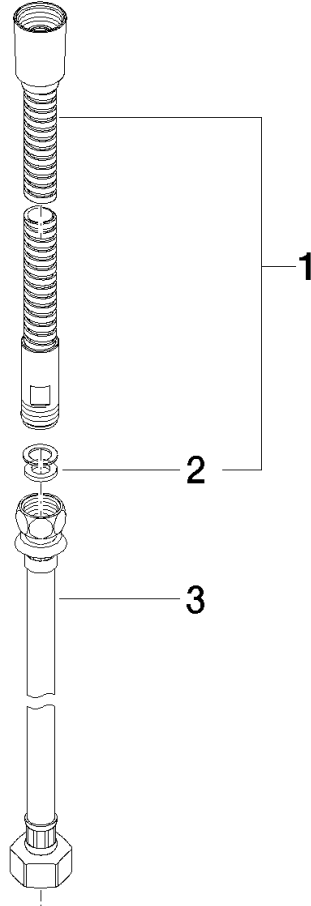

Metal shower hose in two parts 1/2" x 3/8" x 2250 mm - Champagne (22kt Gold)

IMO

28 323 970

Fits: IMO, LULU, MADISON, MEM, TARA, CL.1, LISSÉ, VAIA, META, CYO

	Champagne (22kt Gold)	28 323 970-47
	Chrome	28 323 970-00
	Brushed Platinum	28 323 970-06
	Platinum	28 323 970-08
	Durabrand (23kt Gold)	28 323 970-09
	Dark Chrome	28 323 970-19
	Light Gold	28 323 970-26
	Brushed Light Gold	28 323 970-27
	Brushed Durabrand (23kt Gold)	28 323 970-28
	Matte Black	28 323 970-33
	Brushed Bronze	28 323 970-42
	Brushed Champagne (22kt Gold)	28 323 970-46
	Brushed Chrome	28 323 970-93
	Brushed Dark Platinum	28 323 970-99

Metal shower hose in two parts 1/2" x 3/8" x 2250 mm - Champagne (22kt Gold)

IMO

28 323 970

Metal shower hose in two parts 1/2" x 3/8" x 2250 mm - Champagne (22kt Gold)

IMO

28 323 970

Metal shower hose in two parts 1/2" x 3/8" x 2250 mm - Champagne (22kt Gold)

IMO

28 323 970
Parts for other
finishes can be found
here: Chrome

Spare parts list

No.	Item Number	Name	Quantity used	Delivery time
1	28 322 970-47	Metal shower hose 1/2" x 3/8" x 1750 mm - Champagne (22kt Gold)	1	30
2	90 14 20 026 00 90	seal	1	2
3	12 505 970 90	High pressure hose 1/2" x 3/8" x 500 mm -	1	2