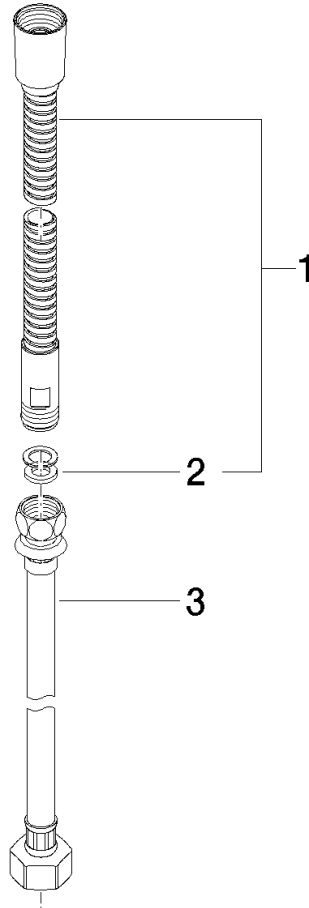

Metal shower hose in two parts 1/2" x 3/8" x 2250 mm - Brushed Chrome

IMO

28 323 970

Fits: IMO, LULU, MADISON, MEM, TARA,
CL.1, LISSÉ, VAIA, META, CYO

	Brushed Chrome	28 323 970-93
	Chrome	28 323 970-00
	Brushed Platinum	28 323 970-06
	Platinum	28 323 970-08
	Durabass (23kt Gold)	28 323 970-09
	Dark Chrome	28 323 970-19
	Light Gold	28 323 970-26
	Brushed Light Gold	28 323 970-27
	Brushed Durabass (23kt Gold)	28 323 970-28
	Matte Black	28 323 970-33
	Brushed Bronze	28 323 970-42
	Brushed Champagne (22kt Gold)	28 323 970-46
	Champagne (22kt Gold)	28 323 970-47
	Brushed Dark Platinum	28 323 970-99

Metal shower hose in two parts 1/2" x 3/8" x 2250 mm - Brushed Chrome

IMO

28 323 970

Metal shower hose in two parts 1/2" x 3/8" x 2250 mm - Brushed Chrome

IMO

28 323 970

28 323 970

Parts for other finishes can be found here: [Chrome](#)

Spare parts list

No.	Item Number	Name	Quantity used	Delivery time
1	28 322 970-93	Metal shower hose 1/2" x 3/8" x 1750 mm - Brushed Chrome	1	20
2	90 14 20 026 00 90	seal	1	2
3	12 505 970 90	High pressure hose 1/2" x 3/8" x 500 mm -	1	2