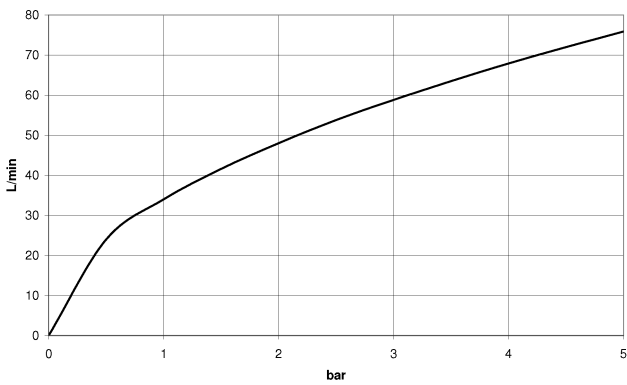

28 450 370

- 1/2" shower outlet
- rosette Ø 60 mm
- 1/2" connection

Intrinsic protection against back flow.

	Brushed Platinum	28 450 370-06
	Chrome	28 450 370-00
	Chrome	28 450 370-00 0010
	Brushed Platinum	28 450 370-06 0010
	Platinum	28 450 370-08
	Platinum	28 450 370-08 0010
	Durabrand (23kt Gold)	28 450 370-09
	Durabrand (23kt Gold)	28 450 370-09 0010
	Brushed Durabrand (23kt Gold)	28 450 370-28
	Brushed Durabrand (23kt Gold)	28 450 370-28 0010
	Brushed Dark Platinum	28 450 370-99
	Brushed Dark Platinum	28 450 370-99 0010

Recommended miscellaneous

- Concealed wall elbow -** 35 085 970 90
- max. recess depth 163 mm
 - min. recess depth 90 mm

28 450 370

Flow rate chart

Certificates

Belgaqua_21-381-
27_7.

28 450 370

Spare parts list

No.	Item Number	Name	Quantity used	Delivery time
1	09 27 37 003-06	rosette	1	60
2	90 14 10 026 00 90	seal	1	2
3	09 11 03 021-06	connection	1	10
4	90 23 01 040 00 90	back-flow preventer	1	2