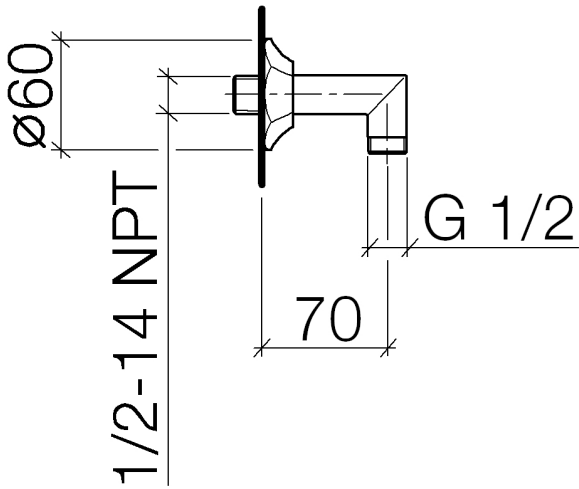

28 450 370

- 1/2" shower outlet
- rosette Ø 60 mm
- 1/2" connection

Intrinsic protection against back flow.

	Brushed Platinum	28 450 370-06
	Chrome	28 450 370-00
	Chrome	28 450 370-00 0010
	Brushed Platinum	28 450 370-06 0010
	Platinum	28 450 370-08
	Platinum	28 450 370-08 0010
	Durabrand (23kt Gold)	28 450 370-09
	Durabrand (23kt Gold)	28 450 370-09 0010
	Brushed Durabrand (23kt Gold)	28 450 370-28
	Brushed Durabrand (23kt Gold)	28 450 370-28 0010
	Brushed Dark Platinum	28 450 370-99
	Brushed Dark Platinum	28 450 370-99 0010

Recommended miscellaneous

- Concealed wall elbow -** 35 085 970 90
- max. recess depth 163 mm
 - min. recess depth 90 mm

28 450 370

Flow rate chart

Certificates

Belgaqua_21-381-
27_7.

28 450 370

Spare parts list

No.	Item Number	Name	Quantity used	Delivery time
1	09 27 37 003-06	rosette	1	60
2	90 14 10 026 00 90	seal	1	2
3	09 11 03 021-06	connection	1	10
4	90 23 01 040 00 90	back-flow preventer	1	2