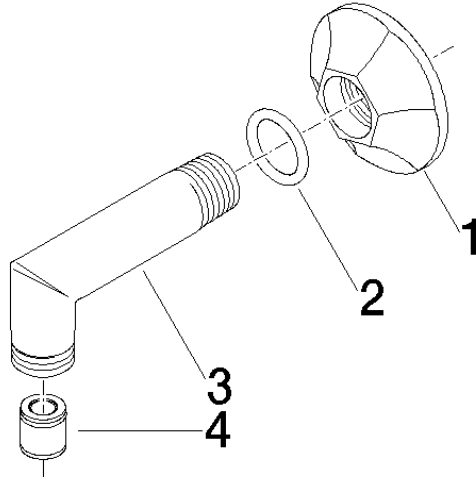

28 450 370

- 1/2" shower outlet
- rosette Ø 60 mm
- 1/2" connection

Intrinsic protection against back flow.

	Brushed Platinum	28 450 370-06
	Chrome	28 450 370-00
	Chrome	28 450 370-00 0010
	Brushed Platinum	28 450 370-06 0010
	Platinum	28 450 370-08
	Platinum	28 450 370-08 0010
	Durabrand (23kt Gold)	28 450 370-09
	Durabrand (23kt Gold)	28 450 370-09 0010
	Brushed Durabrand (23kt Gold)	28 450 370-28
	Brushed Durabrand (23kt Gold)	28 450 370-28 0010
	Brushed Dark Platinum	28 450 370-99
	Brushed Dark Platinum	28 450 370-99 0010

Recommended miscellaneous

- Concealed wall elbow -** 35 085 970 90
- max. recess depth 163 mm
 - min. recess depth 90 mm

28 450 370

Flow rate chart

Certificates

Belgaqua_21-381-
27_7.

28 450 370

Spare parts list

No.	Item Number	Name	Quantity used	Delivery time
1	09 27 37 003-06	rosette	1	60
2	90 14 10 026 00 90	seal	1	2
3	09 11 03 021-06	connection	1	10
4	90 23 01 040 00 90	back-flow preventer	1	2