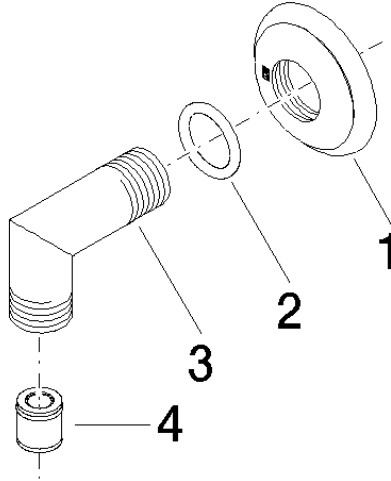

28 450 410

- 1/2" shower outlet
- rosette Ø 55 mm
- 1/2" connection
- WRAS 1809019

Intrinsic protection against back flow.

	Platinum	28 450 410-08
	Chrome	28 450 410-00
	Brushed Platinum	28 450 410-06
	Durabrand (23kt Gold)	28 450 410-09
	Brushed Durabrand (23kt Gold)	28 450 410-28
	Brushed Dark Platinum	28 450 410-99

Recommended miscellaneous

- Concealed wall elbow -** 35 085 970 90
- max. recess depth 163 mm
 - min. recess depth 90 mm

28 450 410

mm [inches]

Flow rate chart

Certificates

Belgaqua_21-381- WRAS_1809019.
27_7.

28 450 410

Spare parts list

No.	Item Number	Name	Quantity used	Delivery time
1	09 27 35 003-08	rosette	1	40
2	90 14 10 026 00 90	seal	1	2
3	09 11 03 121-08	connection	1	40
4	90 23 01 141 00 90	back-flow preventer	1	2