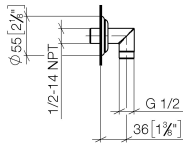

28 450 410

- 1/2" shower outlet
- rosette Ø 55 mm
- 1/2" connection
- WRAS 1809019

Intrinsic protection against back flow.

	Platinum	28 450 410-08
	Chrome	28 450 410-00
	Brushed Platinum	28 450 410-06
	Durabrand (23kt Gold)	28 450 410-09
	Brushed Durabrand (23kt Gold)	28 450 410-28
	Brushed Dark Platinum	28 450 410-99

Recommended miscellaneous

- Concealed wall elbow -** 35 085 970 90
- max. recess depth 163 mm
 - min. recess depth 90 mm

28 450 410

mm [inches]

Flow rate chart

Certificates

Belgaqua_21-381- WRAS_1809019.
27_7.

28 450 410

Spare parts list

No.	Item Number	Name	Quantity used	Delivery time
1	09 27 35 003-08	rosette	1	40
2	90 14 10 026 00 90	seal	1	2
3	09 11 03 121-08	connection	1	40
4	90 23 01 141 00 90	back-flow preventer	1	2