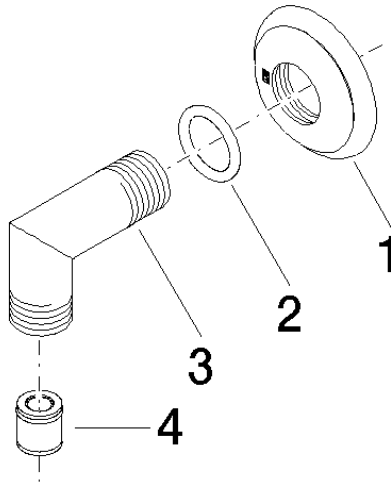

28 450 410

- 1/2" shower outlet
- rosette Ø 55 mm
- 1/2" connection
- WRAS 240502026, 1809019

Intrinsic protection against back flow.

	Durabrass (23kt Gold)	28 450 410-09
	Chrome	28 450 410-00
	Brushed Platinum	28 450 410-06
	Platinum	28 450 410-08
	Brushed Durabrass (23kt Gold)	28 450 410-28
	Brushed Dark Platinum	28 450 410-99

Recommended miscellaneous

Concealed wall elbow - 35 085 970 90

- max. recess depth 163 mm
- min. recess depth 90 mm

28 450 410

mm [inches]

Flow rate chart

Certificates

Belgaqua_21-381- WRAS_240502026.
27_7.

28 450 410

Spare parts list

No.	Item Number	Name	Quantity used	Delivery time
1	09 27 35 003-09	rosette	1	40
2	90 14 10 026 00 90	seal	1	2
3	09 11 03 121-09	connection	1	60
4	90 23 01 141 00 90	back-flow preventer	1	2