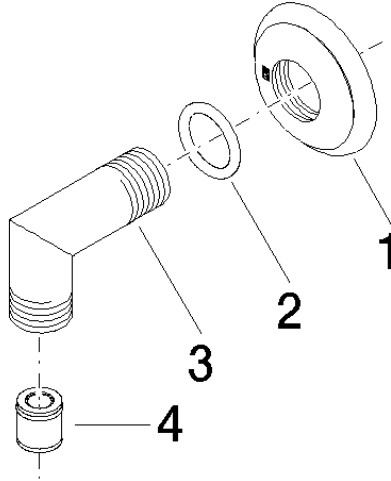

28 450 410

- 1/2" shower outlet
- rosette Ø 55 mm
- 1/2" connection
- WRAS 240502026, 1809019

Intrinsic protection against back flow.

	Brushed Dark Platinum	28 450 410-99
	Chrome	28 450 410-00
	Brushed Platinum	28 450 410-06
	Platinum	28 450 410-08
	Durabrand (23kt Gold)	28 450 410-09
	Brushed Durabrand (23kt Gold)	28 450 410-28

Recommended miscellaneous

**Concealed wall elbow -** 35 085 970 90

- max. recess depth 163 mm
- min. recess depth 90 mm

28 450 410

mm [inches]

**Flow rate chart**

**Certificates**

Belgaqua\_21-381- WRAS\_240502026.  
27\_7.

### Spare parts list

No.	Item Number	Name	Quantity used	Delivery time
1	09 27 35 003-99	rosette	1	30
2	90 14 10 026 00 90	seal	1	2
3	09 11 03 121-99	connection	1	60
4	90 23 01 141 00 90	back-flow preventer	1	2