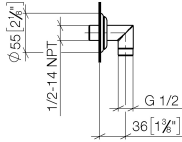

28 450 410

- 1/2" shower outlet
- rosette Ø 55 mm
- 1/2" connection
- WRAS 240502026, 1809019

Intrinsic protection against back flow.

	Brushed Dark Platinum	28 450 410-99
	Chrome	28 450 410-00
	Brushed Platinum	28 450 410-06
	Platinum	28 450 410-08
	Durabrand (23kt Gold)	28 450 410-09
	Brushed Durabrand (23kt Gold)	28 450 410-28

Recommended miscellaneous

**Concealed wall elbow -** 35 085 970 90

- max. recess depth 163 mm
- min. recess depth 90 mm

28 450 410

mm [inches]

**Flow rate chart**

**Certificates**

Belgaqua\_21-381- WRAS\_240502026.  
27\_7.