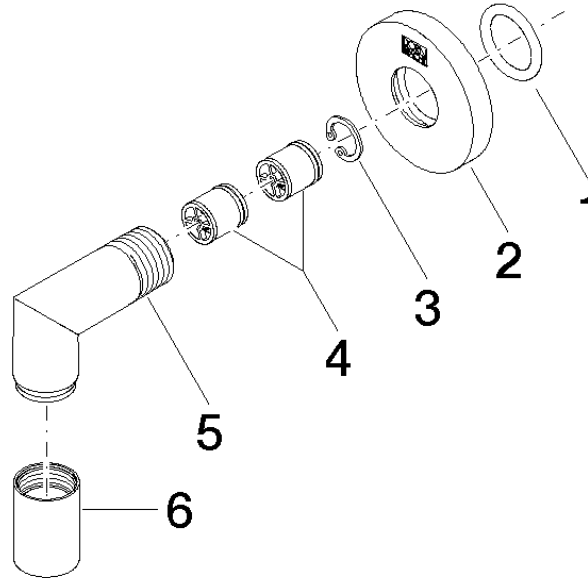

28 450 625

- 3/8" shower outlet
- rosette Ø 55 mm
- 1/2" connection
- WRAS 1811023

Intrinsic protection against back flow.

Fits: TARA, META

	Chrome	28 450 625-00
	Brushed Platinum	28 450 625-06
	Platinum	28 450 625-08
	Dark Chrome	28 450 625-19
	Light Gold	28 450 625-26
	Brushed Light Gold	28 450 625-27
	Brushed Durabronze (23kt Gold)	28 450 625-28
	Matte Black	28 450 625-33
	Brushed Bronze	28 450 625-42
	Brushed Champagne (22kt Gold)	28 450 625-46
	Champagne (22kt Gold)	28 450 625-47
	Brushed Chrome	28 450 625-93
	Brushed Dark Platinum	28 450 625-99

Recommended miscellaneous

- Concealed wall elbow -** 35 085 970 90
- max. recess depth 163 mm
  - min. recess depth 90 mm

28 450 625

mm [inches]

### Flow rate chart

### Spare parts list

No.	Item Number	Name	Quantity used	Delivery time
1	90 14 10 026 00 90	seal	1	2
2	09 27 22 503-00	rosette	1	10
3	09 16 01 014 90	ring	1	2
4	90 23 01 141 00 90	back-flow preventer	2	2
5	09 11 03 036-00	connection	1	10
6	90 21 02 069 00-00	cover	1	10