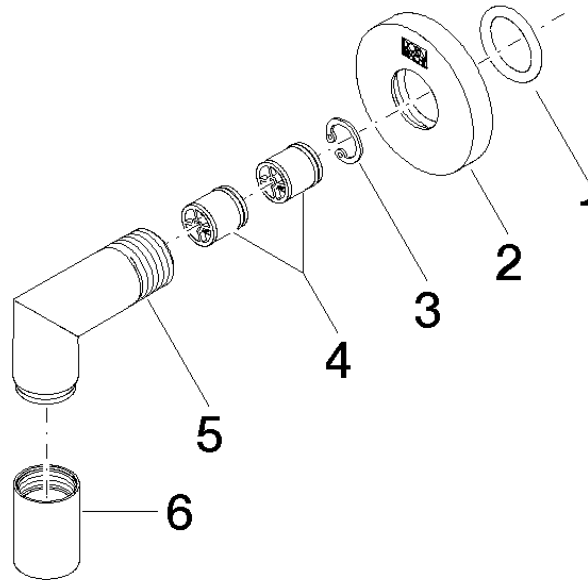

28 450 625

- 3/8" shower outlet
- rosette Ø 55 mm
- 1/2" connection
- WRAS 1811023

Intrinsic protection against back flow.

Fits: TARA, META

	Brushed Platinum	28 450 625-06
	Chrome	28 450 625-00
	Platinum	28 450 625-08
	Dark Chrome	28 450 625-19
	Light Gold	28 450 625-26
	Brushed Light Gold	28 450 625-27
	Brushed Durabrass (23kt Gold)	28 450 625-28
	Matte Black	28 450 625-33
	Brushed Bronze	28 450 625-42
	Brushed Champagne (22kt Gold)	28 450 625-46
	Champagne (22kt Gold)	28 450 625-47
	Brushed Chrome	28 450 625-93
	Brushed Dark Platinum	28 450 625-99

Recommended miscellaneous

- Concealed wall elbow -** 35 085 970 90
- max. recess depth 163 mm
 - min. recess depth 90 mm

28 450 625

mm [inches]

Flow rate chart

Certificates

IAPMO_4976 (5). WRAS_1811023. Belgaqua_21-381-27_7. ACS_20 ACC LY 739.

28 450 625

Spare parts list

No.	Item Number	Name	Quantity used	Delivery time
1	90 14 10 026 00 90	seal	1	2
2	09 27 22 503-06	rosette	1	10
3	09 16 01 014 90	ring	1	2
4	90 23 01 141 00 90	back-flow preventer	2	2
6	90 21 02 069 00-06	cover	1	10