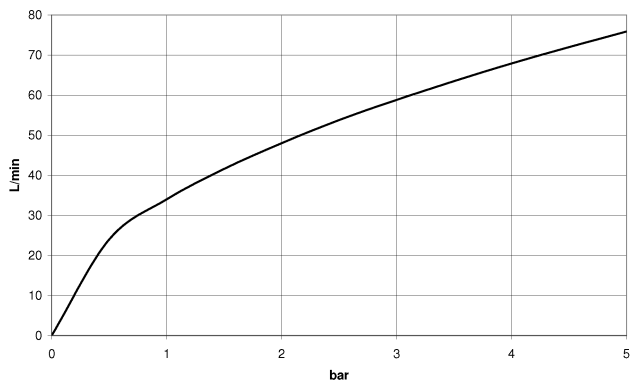

28 450 625

- 3/8" shower outlet
- rosette Ø 55 mm
- 1/2" connection
- WRAS 1811023

Intrinsic protection against back flow.

Fits: TARA, META

	Brushed Platinum	28 450 625-06
	Chrome	28 450 625-00
	Platinum	28 450 625-08
	Dark Chrome	28 450 625-19
	Light Gold	28 450 625-26
	Brushed Light Gold	28 450 625-27
	Brushed Durabrass (23kt Gold)	28 450 625-28
	Matte Black	28 450 625-33
	Brushed Bronze	28 450 625-42
	Brushed Champagne (22kt Gold)	28 450 625-46
	Champagne (22kt Gold)	28 450 625-47
	Brushed Chrome	28 450 625-93
	Brushed Dark Platinum	28 450 625-99

Recommended miscellaneous

- Concealed wall elbow -** 35 085 970 90
- max. recess depth 163 mm
 - min. recess depth 90 mm

28 450 625

mm [inches]

Flow rate chart

Certificates

IAPMO_4976 (5). WRAS_1811023. Belgaqua_21-381-27_7. ACS_20 ACC LY 739.