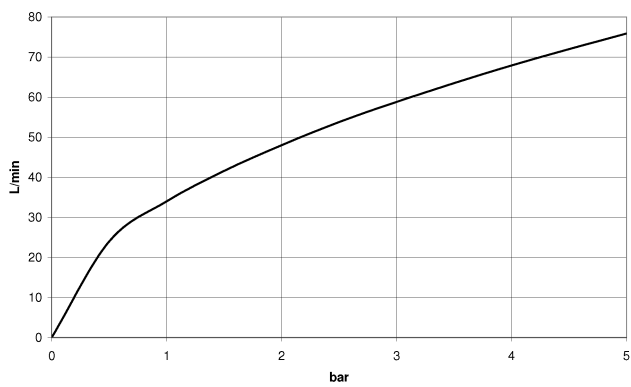

Wall elbow - Platinum

TARA

28 450 625

- 3/8" shower outlet
- rosette Ø 55 mm
- 1/2" connection

Intrinsic protection against back flow.

Fits: TARA, META

	Platinum	28 450 625-08
	Chrome	28 450 625-00
	Brushed Platinum	28 450 625-06
	Dark Chrome	28 450 625-19
	Light Gold	28 450 625-26
	Brushed Light Gold	28 450 625-27
	Brushed Durabrass (23kt Gold)	28 450 625-28
	Matte Black	28 450 625-33
	Brushed Bronze	28 450 625-42
	Brushed Champagne (22kt Gold)	28 450 625-46
	Champagne (22kt Gold)	28 450 625-47
	Brushed Chrome	28 450 625-93
	Brushed Dark Platinum	28 450 625-99

Recommended miscellaneous

- Concealed wall elbow -** 35 085 970 90
- max. recess depth 163 mm
 - min. recess depth 90 mm

28 450 625

mm [inches]

Flow rate chart

Certificates

IAPMO_4976 (5). WRAS_1811023. Belgaqua_21-381- ACS_20 ACC LY 739.
27_7.