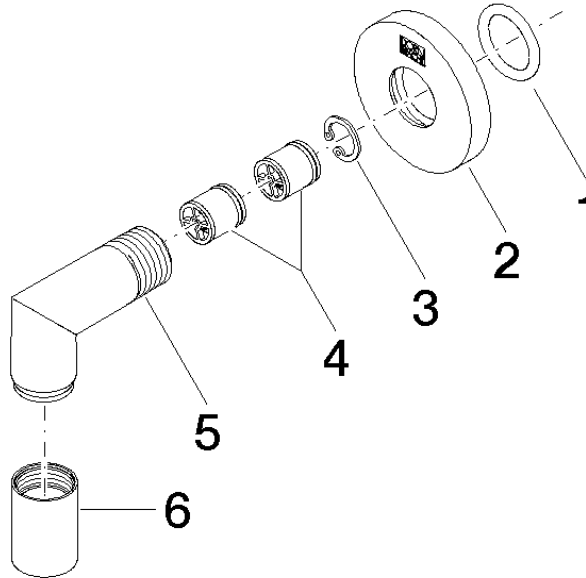

Wall elbow - Platinum

TARA

28 450 625

- 3/8" shower outlet
- rosette Ø 55 mm
- 1/2" connection

Intrinsic protection against back flow.

Fits: TARA, META

	Platinum	28 450 625-08
	Chrome	28 450 625-00
	Brushed Platinum	28 450 625-06
	Dark Chrome	28 450 625-19
	Light Gold	28 450 625-26
	Brushed Light Gold	28 450 625-27
	Brushed Durabrass (23kt Gold)	28 450 625-28
	Matte Black	28 450 625-33
	Brushed Bronze	28 450 625-42
	Brushed Champagne (22kt Gold)	28 450 625-46
	Champagne (22kt Gold)	28 450 625-47
	Brushed Chrome	28 450 625-93
	Brushed Dark Platinum	28 450 625-99

Recommended miscellaneous

- Concealed wall elbow -** 35 085 970 90
- max. recess depth 163 mm
 - min. recess depth 90 mm

28 450 625

mm [inches]

Flow rate chart

Certificates

IAPMO_4976 (5). WRAS_1811023. Belgaqua_21-381- ACS_20 ACC LY 739.
27_7.

28 450 625

Spare parts list

No.	Item Number	Name	Quantity used	Delivery time
1	90 14 10 026 00 90	seal	1	2
2	09 27 22 503-08	rosette	1	40
3	09 16 01 014 90	ring	1	2
4	90 23 01 141 00 90	back-flow preventer	2	2
5	09 11 03 036-08	connection	1	40
6	90 21 02 069 00-08	cover	1	40