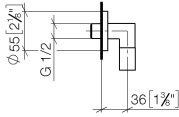

Wall elbow - Dark Chrome

TARA

28 450 625

- 3/8" shower outlet
- rosette Ø 55 mm
- 1/2" connection

Intrinsic protection against back flow.

Fits: TARA, META

	Dark Chrome	28 450 625-19
	Chrome	28 450 625-00
	Brushed Platinum	28 450 625-06
	Platinum	28 450 625-08
	Light Gold	28 450 625-26
	Brushed Light Gold	28 450 625-27
	Brushed Durabronze (23kt Gold)	28 450 625-28
	Matte Black	28 450 625-33
	Brushed Bronze	28 450 625-42
	Brushed Champagne (22kt Gold)	28 450 625-46
	Champagne (22kt Gold)	28 450 625-47
	Brushed Chrome	28 450 625-93
	Brushed Dark Platinum	28 450 625-99

Recommended miscellaneous

- Concealed wall elbow -** 35 085 970 90
- max. recess depth 163 mm
 - min. recess depth 90 mm

28 450 625

mm [inches]

Flow rate chart

Certificates

Belgaqua_21-381-
27_7.

28 450 625