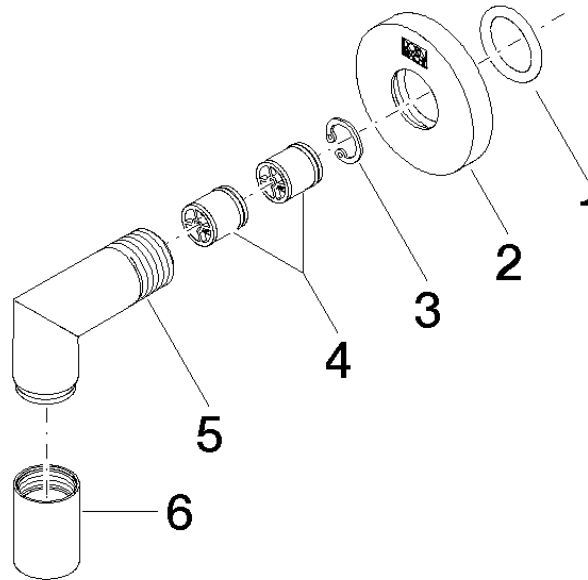

## Wall elbow - Light Gold

TARA

28 450 625

- 3/8" shower outlet
- rosette Ø 55 mm
- 1/2" connection

Intrinsic protection against back flow.

Fits: TARA, META

	Light Gold	28 450 625-26
	Chrome	28 450 625-00
	Brushed Platinum	28 450 625-06
	Platinum	28 450 625-08
	Dark Chrome	28 450 625-19
	Brushed Light Gold	28 450 625-27
	Brushed Durabronze (23kt Gold)	28 450 625-28
	Matte Black	28 450 625-33
	Brushed Bronze	28 450 625-42
	Brushed Champagne (22kt Gold)	28 450 625-46
	Champagne (22kt Gold)	28 450 625-47
	Brushed Chrome	28 450 625-93
	Brushed Dark Platinum	28 450 625-99

### Recommended miscellaneous

- Concealed wall elbow -** 35 085 970 90
- min. recess depth 90 mm
  - max. recess depth 163 mm

28 450 625

mm [inches]

Flow rate chart

28 450 625

### Spare parts list

No.	Item Number	Name	Quantity used	Delivery time
1	90 14 10 026 00 90	seal	1	2
2	09 27 22 503-26	rosette	1	60
3	09 16 01 014 90	ring	1	2
4	90 23 01 141 00 90	back-flow preventer	2	2
5	09 11 03 036-26	connection	1	60
6	90 21 02 069 00-26	cover	1	30