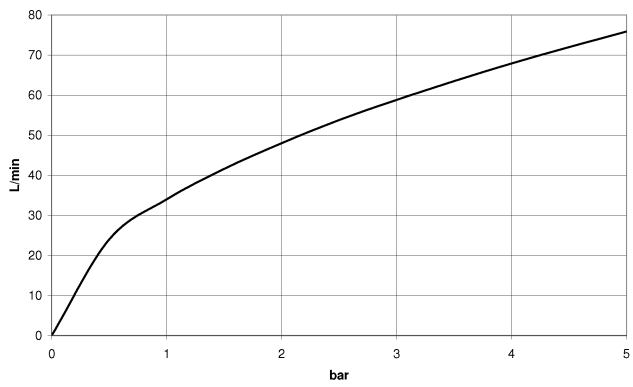

## Wall elbow - Light Gold

TARA

28 450 625

- 3/8" shower outlet
- rosette Ø 55 mm
- 1/2" connection

Intrinsic protection against back flow.

Fits: TARA, META

	Light Gold	28 450 625-26
	Chrome	28 450 625-00
	Brushed Platinum	28 450 625-06
	Platinum	28 450 625-08
	Dark Chrome	28 450 625-19
	Brushed Light Gold	28 450 625-27
	Brushed Durabronze (23kt Gold)	28 450 625-28
	Matte Black	28 450 625-33
	Brushed Bronze	28 450 625-42
	Brushed Champagne (22kt Gold)	28 450 625-46
	Champagne (22kt Gold)	28 450 625-47
	Brushed Chrome	28 450 625-93
	Brushed Dark Platinum	28 450 625-99

### Recommended miscellaneous

- Concealed wall elbow -** 35 085 970 90
- min. recess depth 90 mm
  - max. recess depth 163 mm

28 450 625

mm [inches]

Flow rate chart

28 450 625