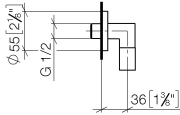

## Wall elbow - Light Gold

TARA

28 450 625

- 3/8" shower outlet
- rosette Ø 55 mm
- 1/2" connection

Intrinsic protection against back flow.

Fits: TARA, META

	Light Gold	28 450 625-26
	Chrome	28 450 625-00
	Brushed Platinum	28 450 625-06
	Platinum	28 450 625-08
	Dark Chrome	28 450 625-19
	Brushed Light Gold	28 450 625-27
	Brushed Durabronze (23kt Gold)	28 450 625-28
	Matte Black	28 450 625-33
	Brushed Bronze	28 450 625-42
	Brushed Champagne (22kt Gold)	28 450 625-46
	Champagne (22kt Gold)	28 450 625-47
	Brushed Chrome	28 450 625-93
	Brushed Dark Platinum	28 450 625-99

### Recommended miscellaneous

- Concealed wall elbow -** 35 085 970 90
- min. recess depth 90 mm
  - max. recess depth 163 mm

28 450 625

mm [inches]

Flow rate chart

28 450 625

### Spare parts list

No.	Item Number	Name	Quantity used	Delivery time
1	90 14 10 026 00 90	seal	1	2
2	09 27 22 503-26	rosette	1	60
3	09 16 01 014 90	ring	1	2
4	90 23 01 141 00 90	back-flow preventer	2	2
5	09 11 03 036-26	connection	1	60
6	90 21 02 069 00-26	cover	1	30