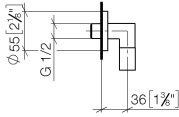

28 450 625

- 3/8" shower outlet
- rosette Ø 55 mm
- 1/2" connection
- WRAS 1811023

Intrinsic protection against back flow.

Fits: TARA, META

	Brushed Light Gold	28 450 625-27
	Chrome	28 450 625-00
	Brushed Platinum	28 450 625-06
	Platinum	28 450 625-08
	Dark Chrome	28 450 625-19
	Light Gold	28 450 625-26
	Brushed Durabronze (23kt Gold)	28 450 625-28
	Matte Black	28 450 625-33
	Brushed Bronze	28 450 625-42
	Brushed Champagne (22kt Gold)	28 450 625-46
	Champagne (22kt Gold)	28 450 625-47
	Brushed Chrome	28 450 625-93
	Brushed Dark Platinum	28 450 625-99

28 450 625

mm [inches]

Flow rate chart

28 450 625

Parts for other finishes can be found here: [Chrome](#)

Spare parts list

No.	Item Number	Name	Quantity used	Delivery time
1	90 14 10 026 00 90	seal	1	2
2	09 27 22 503-27	rosette	1	60
3	09 16 01 014 90	ring	1	2
4	90 23 01 141 00 90	back-flow preventer	2	2
5	09 11 03 036-27	connection	1	60
6	90 21 02 069 00-27	cover	1	30