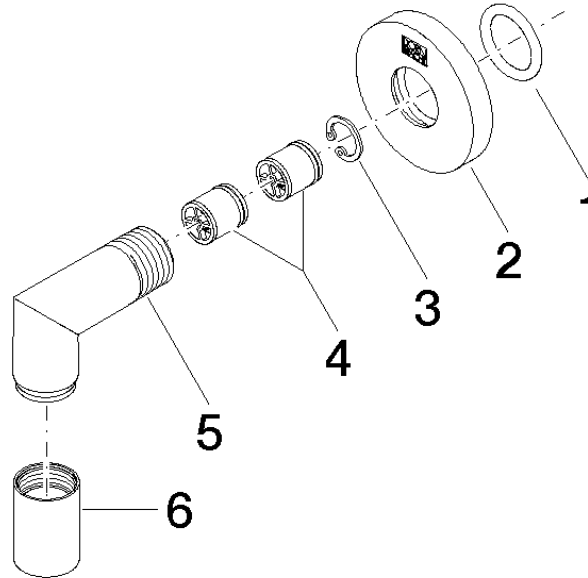

28 450 625

- 3/8" shower outlet
- rosette Ø 55 mm
- 1/2" connection
- WRAS 1811023

Intrinsic protection against back flow.

Fits: TARA, META

	Brushed Light Gold	28 450 625-27
	Chrome	28 450 625-00
	Brushed Platinum	28 450 625-06
	Platinum	28 450 625-08
	Dark Chrome	28 450 625-19
	Light Gold	28 450 625-26
	Brushed Durabronze (23kt Gold)	28 450 625-28
	Matte Black	28 450 625-33
	Brushed Bronze	28 450 625-42
	Brushed Champagne (22kt Gold)	28 450 625-46
	Champagne (22kt Gold)	28 450 625-47
	Brushed Chrome	28 450 625-93
	Brushed Dark Platinum	28 450 625-99

28 450 625

mm [inches]

Flow rate chart

28 450 625

Parts for other finishes can be found here: [Chrome](#)

Spare parts list

No.	Item Number	Name	Quantity used	Delivery time
1	90 14 10 026 00 90	seal	1	2
2	09 27 22 503-27	rosette	1	60
3	09 16 01 014 90	ring	1	2
4	90 23 01 141 00 90	back-flow preventer	2	2
5	09 11 03 036-27	connection	1	60
6	90 21 02 069 00-27	cover	1	30