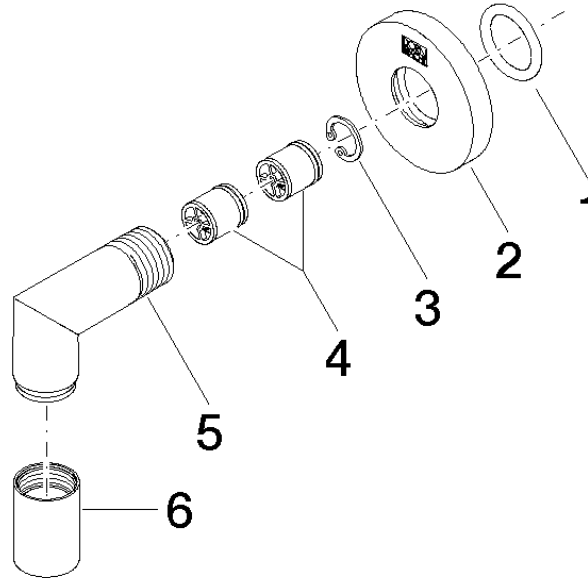

Wall elbow - Brushed Durabronze (23kt Gold)

TARA

28 450 625

- 3/8" shower outlet
- rosette Ø 55 mm
- 1/2" connection
- WRAS 1811023

Intrinsic protection against back flow.

Fits: TARA, META

	Brushed Durabronze (23kt Gold)	28 450 625-28
	Chrome	28 450 625-00
	Brushed Platinum	28 450 625-06
	Platinum	28 450 625-08
	Dark Chrome	28 450 625-19
	Light Gold	28 450 625-03
	Brushed Light Gold	28 450 625-27
	Matte Black	28 450 625-33
	Brushed Bronze	28 450 625-42
	Brushed Champagne (22kt Gold)	28 450 625-46
	Champagne (22kt Gold)	28 450 625-47
	Brushed Chrome	28 450 625-93
	Brushed Dark Platinum	28 450 625-99

Recommended miscellaneous

**Concealed wall elbow -**

- max. recess depth 163 mm
- min. recess depth 90 mm

35 085 970 90

28 450 625

mm [inches]

### Flow rate chart

### Spare parts list

No.	Item Number	Name	Quantity used	Delivery time
1	90 14 10 026 00 90	seal	1	2
2	09 27 22 503-28	rosette	1	20
3	09 16 01 014 90	ring	1	2
4	90 23 01 141 00 90	back-flow preventer	2	2
5	09 11 03 036-28	connection	1	20
6	90 21 02 069 00-28	cover	1	20