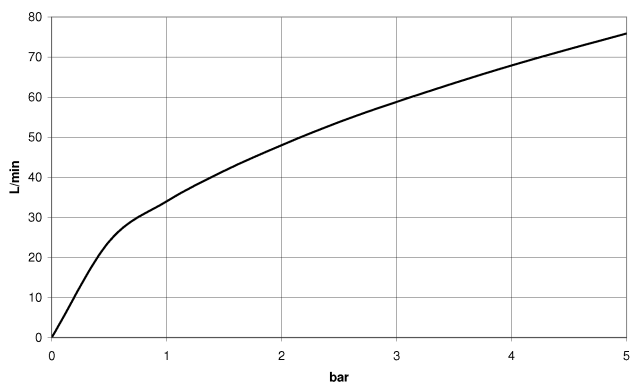

Wall elbow - Brushed Durabronze (23kt Gold)

TARA

28 450 625

- 3/8" shower outlet
- rosette Ø 55 mm
- 1/2" connection
- WRAS 1811023

Intrinsic protection against back flow.

Fits: TARA, META

	Brushed Durabronze (23kt Gold)	28 450 625-28
	Chrome	28 450 625-00
	Brushed Platinum	28 450 625-06
	Platinum	28 450 625-08
	Dark Chrome	28 450 625-19
	Light Gold	28 450 625-03
	Brushed Light Gold	28 450 625-27
	Matte Black	28 450 625-33
	Brushed Bronze	28 450 625-42
	Brushed Champagne (22kt Gold)	28 450 625-46
	Champagne (22kt Gold)	28 450 625-47
	Brushed Chrome	28 450 625-93
	Brushed Dark Platinum	28 450 625-99

Recommended miscellaneous

**Concealed wall elbow -**

- max. recess depth 163 mm
- min. recess depth 90 mm

35 085 970 90

28 450 625

mm [inches]

### Flow rate chart