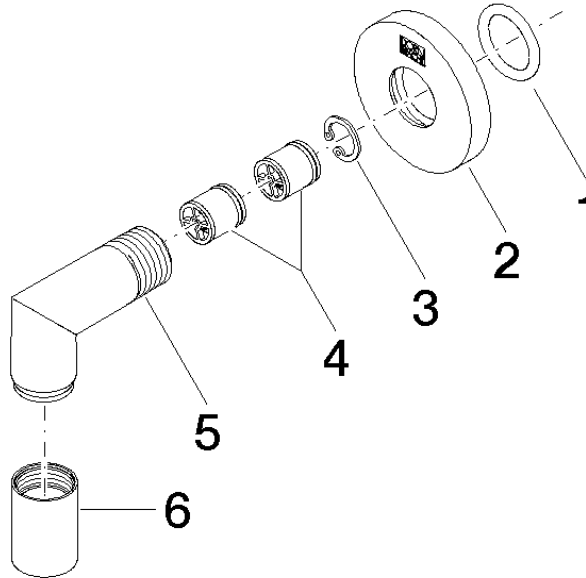

Wall elbow - Matte Black

TARA

28 450 625

- 3/8" shower outlet
- rosette Ø 55 mm
- 1/2" connection

Intrinsic protection against back flow.

Fits: TARA, META

	Matte Black	28 450 625-33
	Chrome	28 450 625-00
	Brushed Platinum	28 450 625-06
	Platinum	28 450 625-08
	Dark Chrome	28 450 625-19
	Light Gold	28 450 625-26
	Brushed Light Gold	28 450 625-27
	Brushed Durabrass (23kt Gold)	28 450 625-28
	Brushed Bronze	28 450 625-42
	Brushed Champagne (22kt Gold)	28 450 625-46
	Champagne (22kt Gold)	28 450 625-47
	Brushed Chrome	28 450 625-93
	Brushed Dark Platinum	28 450 625-99

Recommended miscellaneous

- Concealed wall elbow -** 35 085 970 90
- max. recess depth 163 mm
  - min. recess depth 90 mm

28 450 625

mm [inches]

### Flow rate chart

### Spare parts list

No.	Item Number	Name	Quantity used	Delivery time
1	90 14 10 026 00 90	seal	1	2
2	09 27 22 503-33	rosette	1	30
3	09 16 01 014 90	ring	1	2
4	90 23 01 141 00 90	back-flow preventer	2	2
5	09 11 03 036-33	connection	1	30
6	90 21 02 069 00-33	cover	1	30