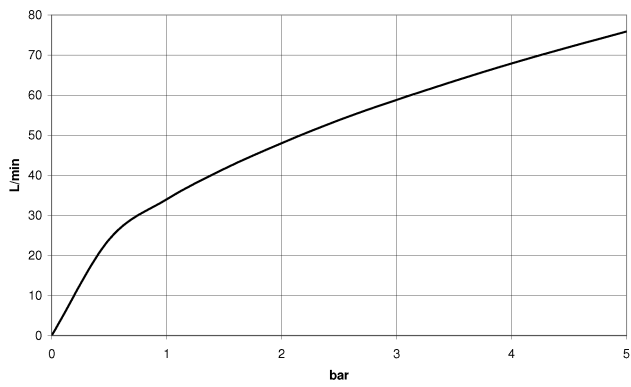

28 450 625

- 3/8" shower outlet
- rosette Ø 55 mm
- 1/2" connection
- WRAS 1811023

Intrinsic protection against back flow.

Fits: TARA, META

	Brushed Bronze	28 450 625-42
	Chrome	28 450 625-00
	Brushed Platinum	28 450 625-06
	Platinum	28 450 625-08
	Dark Chrome	28 450 625-19
	Light Gold	28 450 625-26
	Brushed Light Gold	28 450 625-27
	Brushed Durabrass (23kt Gold)	28 450 625-28
	Matte Black	28 450 625-33
	Brushed Champagne (22kt Gold)	28 450 625-46
	Champagne (22kt Gold)	28 450 625-47
	Brushed Chrome	28 450 625-93
	Brushed Dark Platinum	28 450 625-99

28 450 625

mm [inches]

Flow rate chart

28 450 625

Parts for other finishes can be found here: [Chrome](#)