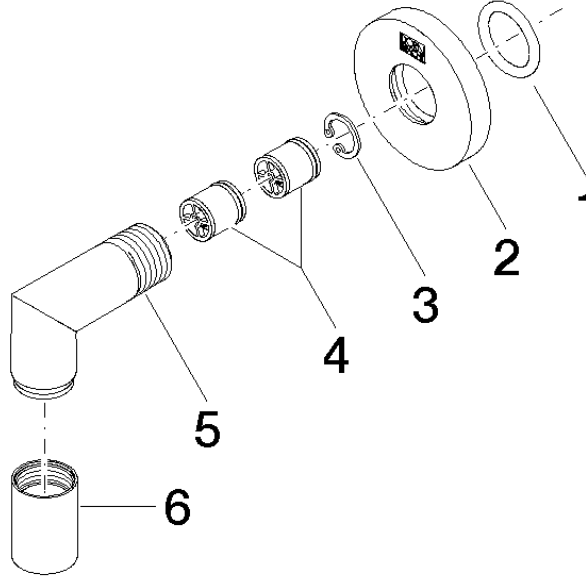

28 450 625

- 3/8" shower outlet
- rosette Ø 55 mm
- 1/2" connection
- WRAS 1811023

Intrinsic protection against back flow.

Fits: TARA, META

	Brushed Bronze	28 450 625-42
	Chrome	28 450 625-00
	Brushed Platinum	28 450 625-06
	Platinum	28 450 625-08
	Dark Chrome	28 450 625-19
	Light Gold	28 450 625-26
	Brushed Light Gold	28 450 625-27
	Brushed Durabrass (23kt Gold)	28 450 625-28
	Matte Black	28 450 625-33
	Brushed Champagne (22kt Gold)	28 450 625-46
	Champagne (22kt Gold)	28 450 625-47
	Brushed Chrome	28 450 625-93
	Brushed Dark Platinum	28 450 625-99

28 450 625

mm [inches]

Flow rate chart

28 450 625

Parts for other finishes can be found here: [Chrome](#)

### Spare parts list

No.	Item Number	Name	Quantity used	Delivery time
1	90 14 10 026 00 90	seal	1	2
2	09 27 22 503-42	rosette	1	60
3	09 16 01 014 90	ring	1	2
4	90 23 01 141 00 90	back-flow preventer	2	2
5	09 11 03 036-42	connection	1	60
6	90 21 02 069 00-42	cover	1	30