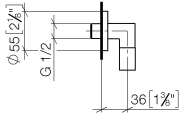

28 450 625

- 3/8" shower outlet
- rosette Ø 55 mm
- 1/2" connection
- WRAS 1811023

Intrinsic protection against back flow.

Fits: TARA, META

	Brushed Bronze	28 450 625-42
	Chrome	28 450 625-00
	Brushed Platinum	28 450 625-06
	Platinum	28 450 625-08
	Dark Chrome	28 450 625-19
	Light Gold	28 450 625-26
	Brushed Light Gold	28 450 625-27
	Brushed Durabrass (23kt Gold)	28 450 625-28
	Matte Black	28 450 625-33
	Brushed Champagne (22kt Gold)	28 450 625-46
	Champagne (22kt Gold)	28 450 625-47
	Brushed Chrome	28 450 625-93
	Brushed Dark Platinum	28 450 625-99

28 450 625

mm [inches]

Flow rate chart

28 450 625

Parts for other finishes can be found here: [Chrome](#)

### Spare parts list

No.	Item Number	Name	Quantity used	Delivery time
1	90 14 10 026 00 90	seal	1	2
2	09 27 22 503-42	rosette	1	60
3	09 16 01 014 90	ring	1	2
4	90 23 01 141 00 90	back-flow preventer	2	2
5	09 11 03 036-42	connection	1	60
6	90 21 02 069 00-42	cover	1	30