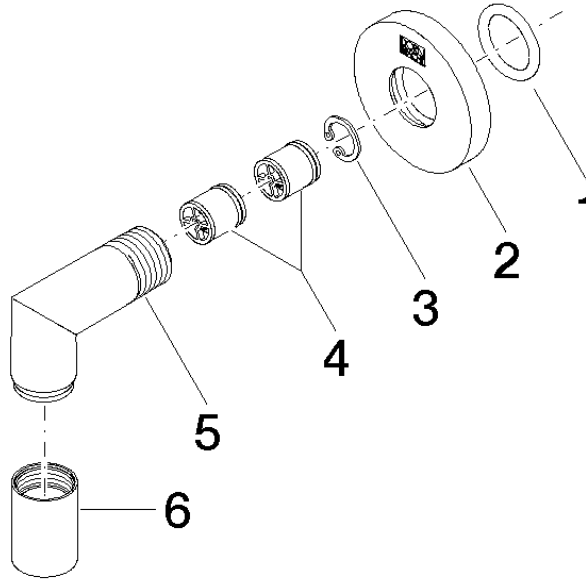

**Wall elbow - Brushed Champagne (22kt Gold)**

TARA

28 450 625

- 3/8" shower outlet
- rosette Ø 55 mm
- 1/2" connection
- WRAS 1811023

Intrinsic protection against back flow.

Fits: TARA, META

	Brushed Champagne (22kt Gold)	28 450 625-46
	Chrome	28 450 625-00
	Brushed Platinum	28 450 625-06
	Platinum	28 450 625-08
	Dark Chrome	28 450 625-19
	Light Gold	28 450 625-26
	Brushed Light Gold	28 450 625-27
	Brushed Durabrass (23kt Gold)	28 450 625-28
	Matte Black	28 450 625-33
	Brushed Bronze	28 450 625-42
	Champagne (22kt Gold)	28 450 625-47
	Brushed Chrome	28 450 625-93
	Brushed Dark Platinum	28 450 625-99

**Recommended miscellaneous**

- Concealed wall elbow -** 35 085 970 90
- max. recess depth 163 mm
  - min. recess depth 90 mm

28 450 625

mm [inches]

### Flow rate chart

### Spare parts list

No.	Item Number	Name	Quantity used	Delivery time
1	90 14 10 026 00 90	seal	1	2
2	09 27 22 503-46	rosette	1	30
3	09 16 01 014 90	ring	1	2
4	90 23 01 141 00 90	back-flow preventer	2	2
5	09 11 03 036-46	connection	1	30
6	90 21 02 069 00-46	cover	1	30