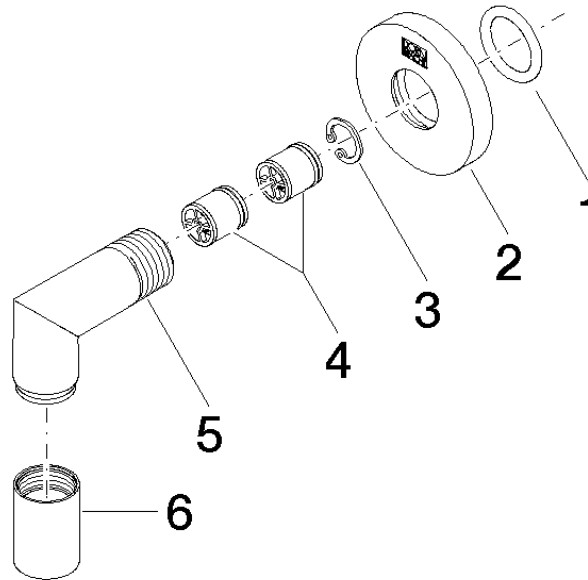

Wall elbow - Champagne (22kt Gold)

TARA

28 450 625

- 3/8" shower outlet
- rosette Ø 55 mm
- 1/2" connection
- WRAS 1811023

Intrinsic protection against back flow.

Fits: TARA, META

	Champagne (22kt Gold)	28 450 625-47
	Chrome	28 450 625-00
	Brushed Platinum	28 450 625-06
	Platinum	28 450 625-08
	Dark Chrome	28 450 625-19
	Light Gold	28 450 625-26
	Brushed Light Gold	28 450 625-27
	Brushed Durabronze (23kt Gold)	28 450 625-28
	Matte Black	28 450 625-33
	Brushed Bronze	28 450 625-42
	Brushed Champagne (22kt Gold)	28 450 625-46
	Brushed Chrome	28 450 625-93
	Brushed Dark Platinum	28 450 625-99

Recommended miscellaneous

- Concealed wall elbow -** 35 085 970 90
- max. recess depth 163 mm
 - min. recess depth 90 mm

28 450 625

mm [inches]

Flow rate chart

Certificates

Belgaqua_21-381-
27_7.

28 450 625

Spare parts list

No.	Item Number	Name	Quantity used	Delivery time
1	90 14 10 026 00 90	seal	1	2
2	09 27 22 503-47	rosette	1	30
3	09 16 01 014 90	ring	1	2
4	90 23 01 141 00 90	back-flow preventer	2	2
5	09 11 03 036-47	connection	1	60
6	90 21 02 069 00-47	cover	1	30