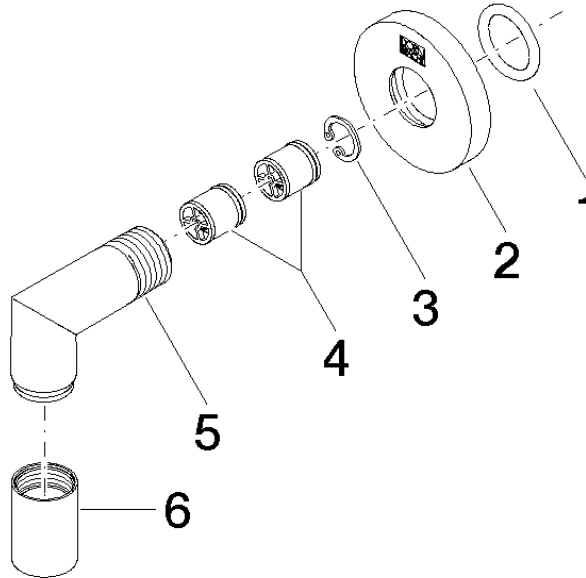

28 450 625

- 3/8" shower outlet
- rosette Ø 55 mm
- 1/2" connection
- WRAS 1811023

Intrinsic protection against back flow.

Fits: TARA, META

	Brushed Chrome	28 450 625-93
	Chrome	28 450 625-00
	Brushed Platinum	28 450 625-06
	Platinum	28 450 625-08
	Dark Chrome	28 450 625-19
	Light Gold	28 450 625-26
	Brushed Light Gold	28 450 625-27
	Brushed Durabronze (23kt Gold)	28 450 625-28
	Matte Black	28 450 625-33
	Brushed Bronze	28 450 625-42
	Brushed Champagne (22kt Gold)	28 450 625-46
	Champagne (22kt Gold)	28 450 625-47
	Brushed Dark Platinum	28 450 625-99

28 450 625

mm [inches]

Flow rate chart

Certificates

WRAS_1811023. Belgaqua_21-381- IAPMO_4976 (2). ACS_20 ACC LY 739.
27_7.

28 450 625

Parts for other finishes can be found here: [Chrome](#)

Spare parts list

No.	Item Number	Name	Quantity used	Delivery time
1	90 14 10 026 00 90	seal	1	2
2	09 27 22 503-93	rosette	1	20
3	09 16 01 014 90	ring	1	2
4	90 23 01 141 00 90	back-flow preventer	2	2
5	09 11 03 036-93	connection	1	20
6	90 21 02 069 00-93	cover	1	-