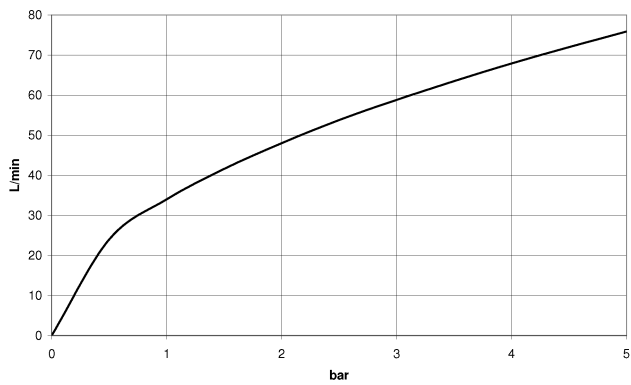

28 450 625

- 3/8" shower outlet
- rosette Ø 55 mm
- 1/2" connection
- WRAS 1811023

Intrinsic protection against back flow.

Fits: TARA, META

	Brushed Chrome	28 450 625-93
	Chrome	28 450 625-00
	Brushed Platinum	28 450 625-06
	Platinum	28 450 625-08
	Dark Chrome	28 450 625-19
	Light Gold	28 450 625-26
	Brushed Light Gold	28 450 625-27
	Brushed Durabronze (23kt Gold)	28 450 625-28
	Matte Black	28 450 625-33
	Brushed Bronze	28 450 625-42
	Brushed Champagne (22kt Gold)	28 450 625-46
	Champagne (22kt Gold)	28 450 625-47
	Brushed Dark Platinum	28 450 625-99

28 450 625

mm [inches]

Flow rate chart

Certificates

WRAS_1811023. Belgaqua_21-381- IAPMO_4976 (2). ACS_20 ACC LY 739.
27_7.

28 450 625

Parts for other finishes can be found here: [Chrome](#)

Spare parts list

No.	Item Number	Name	Quantity used	Delivery time
1	90 14 10 026 00 90	seal	1	2
2	09 27 22 503-93	rosette	1	20
3	09 16 01 014 90	ring	1	2
4	90 23 01 141 00 90	back-flow preventer	2	2
5	09 11 03 036-93	connection	1	20
6	90 21 02 069 00-93	cover	1	-