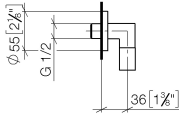

28 450 625

- 3/8" shower outlet
- rosette Ø 55 mm
- 1/2" connection
- WRAS 1811023

Intrinsic protection against back flow.

Fits: TARA, META

	Brushed Chrome	28 450 625-93
	Chrome	28 450 625-00
	Brushed Platinum	28 450 625-06
	Platinum	28 450 625-08
	Dark Chrome	28 450 625-19
	Light Gold	28 450 625-26
	Brushed Light Gold	28 450 625-27
	Brushed Durabronze (23kt Gold)	28 450 625-28
	Matte Black	28 450 625-33
	Brushed Bronze	28 450 625-42
	Brushed Champagne (22kt Gold)	28 450 625-46
	Champagne (22kt Gold)	28 450 625-47
	Brushed Dark Platinum	28 450 625-99

28 450 625

mm [inches]

Flow rate chart

Certificates

WRAS_1811023. Belgaqua_21-381- IAPMO_4976 (2). ACS_20 ACC LY 739.
27_7.

28 450 625

Parts for other finishes can be found here: [Chrome](#)

Spare parts list

No.	Item Number	Name	Quantity used	Delivery time
1	90 14 10 026 00 90	seal	1	2
2	09 27 22 503-93	rosette	1	20
3	09 16 01 014 90	ring	1	2
4	90 23 01 141 00 90	back-flow preventer	2	2
5	09 11 03 036-93	connection	1	20
6	90 21 02 069 00-93	cover	1	-