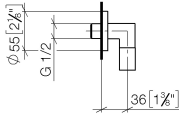

Wall elbow - Brushed Dark Platinum

TARA

28 450 625

- 3/8" shower outlet
- rosette Ø 55 mm
- 1/2" connection

Intrinsic protection against back flow.

Fits: TARA, META

	Brushed Dark Platinum	28 450 625-99
	Chrome	28 450 625-00
	Brushed Platinum	28 450 625-06
	Platinum	28 450 625-08
	Dark Chrome	28 450 625-19
	Light Gold	28 450 625-26
	Brushed Light Gold	28 450 625-27
	Brushed Durabronze (23kt Gold)	28 450 625-28
	Matte Black	28 450 625-33
	Brushed Bronze	28 450 625-42
	Brushed Champagne (22kt Gold)	28 450 625-46
	Champagne (22kt Gold)	28 450 625-47
	Brushed Chrome	28 450 625-93

Recommended miscellaneous

Concealed wall elbow - 35 085 970 90

- max. recess depth 163 mm
- min. recess depth 90 mm

28 450 625

mm [inches]

Flow rate chart

Certificates

WRAS_1811023. Belgaqua_21-381- ACS_20 ACC LY 739. IAPMO_4976 (4).
27_7.

28 450 625

Spare parts list

No.	Item Number	Name	Quantity used	Delivery time
1	90 14 10 026 00 90	seal	1	2
2	09 27 22 503-99	rosette	1	30
3	09 16 01 014 90	ring	1	2
4	90 23 01 141 00 90	back-flow preventer	2	2
5	09 11 03 036-99	connection	1	30
6	90 21 02 069 00-99	cover	1	30