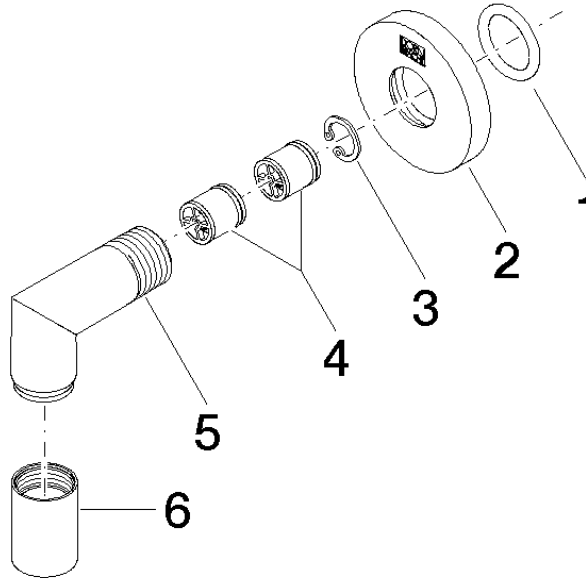

Wall elbow - Brushed Dark Platinum

TARA

28 450 625

- 3/8" shower outlet
- rosette Ø 55 mm
- 1/2" connection

Intrinsic protection against back flow.

Fits: TARA, META

	Brushed Dark Platinum	28 450 625-99
	Chrome	28 450 625-00
	Brushed Platinum	28 450 625-06
	Platinum	28 450 625-08
	Dark Chrome	28 450 625-19
	Light Gold	28 450 625-26
	Brushed Light Gold	28 450 625-27
	Brushed Durabronze (23kt Gold)	28 450 625-28
	Matte Black	28 450 625-33
	Brushed Bronze	28 450 625-42
	Brushed Champagne (22kt Gold)	28 450 625-46
	Champagne (22kt Gold)	28 450 625-47
	Brushed Chrome	28 450 625-93

Recommended miscellaneous

Concealed wall elbow - 35 085 970 90

- max. recess depth 163 mm
- min. recess depth 90 mm

28 450 625

mm [inches]

Flow rate chart

Certificates

WRAS_1811023. Belgaqua_21-381- ACS_20 ACC LY 739. IAPMO_4976 (4).
27_7.

28 450 625

Spare parts list

No.	Item Number	Name	Quantity used	Delivery time
1	90 14 10 026 00 90	seal	1	2
2	09 27 22 503-99	rosette	1	30
3	09 16 01 014 90	ring	1	2
4	90 23 01 141 00 90	back-flow preventer	2	2
5	09 11 03 036-99	connection	1	30
6	90 21 02 069 00-99	cover	1	30