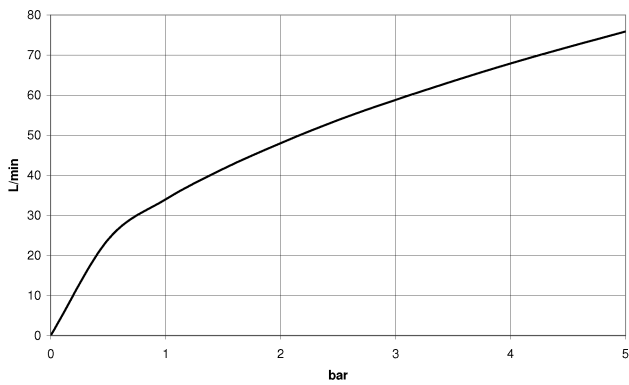

Wall elbow - Brushed Dark Platinum

TARA

28 450 625

- 3/8" shower outlet
- rosette Ø 55 mm
- 1/2" connection

Intrinsic protection against back flow.

Fits: TARA, META

	Brushed Dark Platinum	28 450 625-99
	Chrome	28 450 625-00
	Brushed Platinum	28 450 625-06
	Platinum	28 450 625-08
	Dark Chrome	28 450 625-19
	Light Gold	28 450 625-26
	Brushed Light Gold	28 450 625-27
	Brushed Durabronze (23kt Gold)	28 450 625-28
	Matte Black	28 450 625-33
	Brushed Bronze	28 450 625-42
	Brushed Champagne (22kt Gold)	28 450 625-46
	Champagne (22kt Gold)	28 450 625-47
	Brushed Chrome	28 450 625-93

Recommended miscellaneous

Concealed wall elbow - 35 085 970 90

- max. recess depth 163 mm
- min. recess depth 90 mm

28 450 625

mm [inches]

Flow rate chart

Certificates

WRAS_1811023. Belgaqua_21-381- ACS_20 ACC LY 739. IAPMO_4976 (4).
27_7.