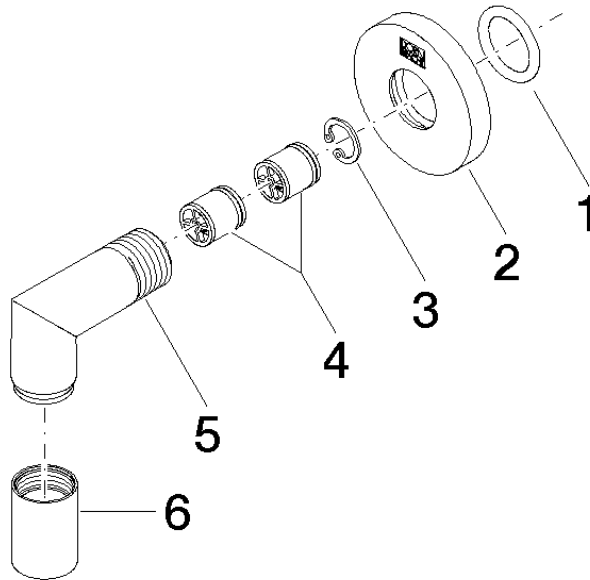

EDITION PRO Wall elbow - Matte Black

28 450 626

- 3/8" shower outlet
- rosette Ø 55 mm
- 1/2" connection

Intrinsic protection against back flow.

	Matte Black	28 450 626-33
	Chrome	28 450 626-00
	Brushed Chrome	28 450 626-93

EDITION PRO Wall elbow - Matte Black

28 450 626

mm [inches]

Certificates

WRAS_1811077. Belgaqua_21-381-27_7.

EDITION PRO Wall elbow - Matte Black

28 450 626

Parts for other finishes can be found here: [Chrome](#)

Spare parts list

No.	Item Number	Name	Quantity used	Delivery time
1	90 14 10 026 00 90	seal	1	2
2	09 27 22 503-33	rosette	1	30
3	09 16 01 014 90	ring	1	2
4	90 23 01 141 00 90	back-flow preventer	1	2
5	09 11 03 036-33	connection	1	30
6	90 21 02 069 00-33	cover	1	30