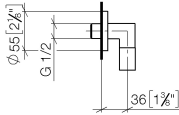

EDITION PRO Wall elbow - Matte Black

28 450 626

- 3/8" shower outlet
- rosette Ø 55 mm
- 1/2" connection

Intrinsic protection against back flow.

	Matte Black	28 450 626-33
	Chrome	28 450 626-00
	Brushed Chrome	28 450 626-93

EDITION PRO Wall elbow - Matte Black

28 450 626

mm [inches]

Certificates

WRAS_1811077. Belgaqua_21-381-27_7.

EDITION PRO Wall elbow - Matte Black

28 450 626

Parts for other finishes can be found here: [Chrome](#)

Spare parts list

No.	Item Number	Name	Quantity used	Delivery time
1	90 14 10 026 00 90	seal	1	2
2	09 27 22 503-33	rosette	1	30
3	09 16 01 014 90	ring	1	2
4	90 23 01 141 00 90	back-flow preventer	1	2
5	09 11 03 036-33	connection	1	30
6	90 21 02 069 00-33	cover	1	30