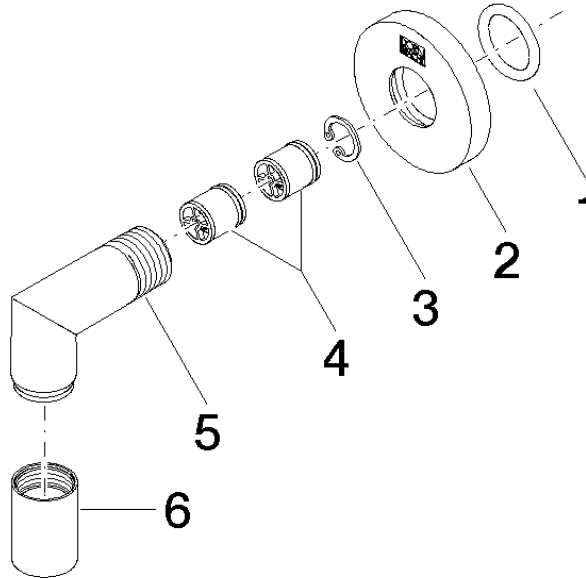

EDITION PRO Wall elbow - Brushed Chrome

28 450 626

- 3/8" shower outlet
- rosette Ø 55 mm
- 1/2" connection

Intrinsic protection against back flow.

	Brushed Chrome	28 450 626-93
	Chrome	28 450 626-00
	Matte Black	28 450 626-33

EDITION PRO Wall elbow - Brushed Chrome

28 450 626

mm [inches]

Certificates

WRAS_1811077. Belgaqua_21-381-
27_7.

EDITION PRO Wall elbow - Brushed Chrome

28 450 626

Parts for other finishes can be found here: [Chrome](#)

Spare parts list

No.	Item Number	Name	Quantity used	Delivery time
1	90 14 10 026 00 90	seal	1	2
2	09 27 22 503-93	rosette	1	20
3	09 16 01 014 90	ring	1	2
4	90 23 01 141 00 90	back-flow preventer	1	2
5	09 11 03 036-93	connection	1	20
6	90 21 02 069 00-93	cover	1	-