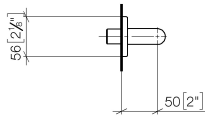

**LULU Wall elbow - Brushed Platinum**

LULU

28 450 710

- 3/8" shower outlet
- rosette 78 x 55 mm
- 1/2" connection
- WRAS 2310091

Intrinsic protection against back flow.

Brushed Platinum

28 450 710-06

Chrome

28 450 710-00

**Recommended miscellaneous**

**Concealed wall elbow -**

35 085 970 90

- max. recess depth 163 mm
- min. recess depth 90 mm

28 450 710

mm [inches]

### Flow rate chart