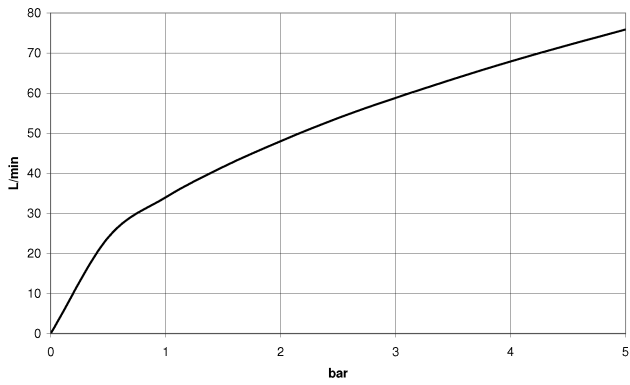

**LULU Wall elbow - Brushed Platinum**

LULU

28 450 710

- 3/8" shower outlet
- rosette 78 x 55 mm
- 1/2" connection
- WRAS 2310091

Intrinsic protection against back flow.

Brushed Platinum

28 450 710-06

Chrome

28 450 710-00

**Recommended miscellaneous**

**Concealed wall elbow -**

35 085 970 90

- max. recess depth 163 mm
- min. recess depth 90 mm

28 450 710

mm [inches]

### Flow rate chart