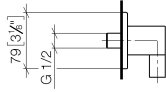

28 450 710-00

**Recommended miscellaneous**

**Concealed wall elbow -**

35 085 970 90

- max. recess depth 163 mm
- min. recess depth 90 mm

28 450 710

mm [inches]

### Flow rate chart