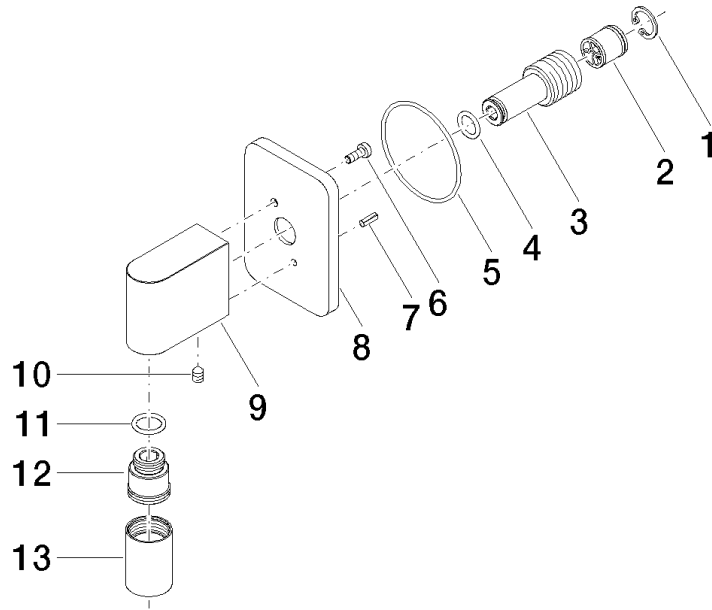

**LULU Wall elbow - Brushed Platinum**

LULU

28 450 710

- 3/8" shower outlet
- rosette 78 x 55 mm
- 1/2" connection
- WRAS 2310091

Intrinsic protection against back flow.

Brushed Platinum

28 450 710-06

Chrome

28 450 710-00

**Recommended miscellaneous**

**Concealed wall elbow -**

35 085 970 90

- max. recess depth 163 mm
- min. recess depth 90 mm

28 450 710

mm [inches]

### Flow rate chart

### Spare parts list

No.	Item Number	Name	Quantity used	Delivery time
1	09 16 01 014 90	ring	1	2
2	90 23 01 040 00 90	back-flow preventer	1	2
3	09 24 03 116 20 90	nipple	1	2
4	09 14 10 008 90	seal	1	2
5	09 14 10 142 90	seal	1	2
6	09 30 30 054 90	screw	1	2
7	09 31 11 026 90	pin	1	2
8	09 27 71 002-06	rosette	1	10
9	09 11 03 026 20-06	connection	1	60
10	09 31 11 005 90	pin	1	2
11	90 14 10 077 00 90	seal	1	2
12	09 24 03 107 20 90	nipple	1	2
13	90 21 02 069 00-06	cover	1	10