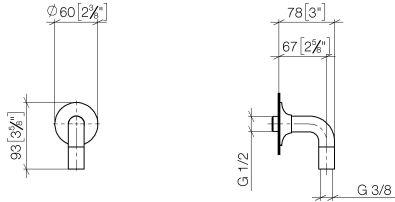

28 450 809

- 3/8" shower outlet
- rosette Ø 60 mm
- 1/2" connection
- WRAS 1810006

Intrinsic protection against back flow.

	Chrome	28 450 809-00
	Brushed Platinum	28 450 809-06
	Platinum	28 450 809-08
	Dark Chrome	28 450 809-19
	Brushed Durabrass (23kt Gold)	28 450 809-28
	Matte Black	28 450 809-33
	Brushed Bronze	28 450 809-42
	Brushed Champagne (22kt Gold)	28 450 809-46
	Champagne (22kt Gold)	28 450 809-47
	Brushed Dark Platinum	28 450 809-99

Recommended miscellaneous

**Concealed wall elbow -**

35 085 970 90

- max. recess depth 163 mm
- min. recess depth 90 mm

28 450 809

mm [inches]

Flow rate chart

Certificates