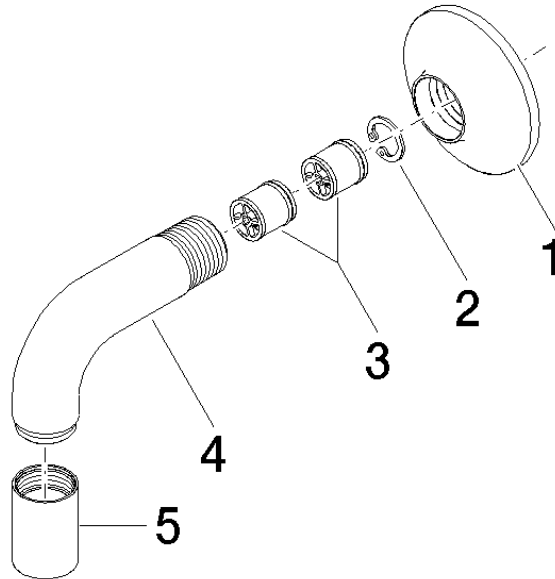

28 450 809

- 3/8" shower outlet
- rosette Ø 60 mm
- 1/2" connection
- WRAS 1810006

Intrinsic protection against back flow.

	Chrome	28 450 809-00
	Brushed Platinum	28 450 809-06
	Platinum	28 450 809-08
	Dark Chrome	28 450 809-19
	Brushed Durabrass (23kt Gold)	28 450 809-28
	Matte Black	28 450 809-33
	Brushed Bronze	28 450 809-42
	Brushed Champagne (22kt Gold)	28 450 809-46
	Champagne (22kt Gold)	28 450 809-47
	Brushed Dark Platinum	28 450 809-99

Recommended miscellaneous

**Concealed wall elbow -**

35 085 970 90

- max. recess depth 163 mm
- min. recess depth 90 mm

28 450 809

mm [inches]

Flow rate chart

Certificates

### Spare parts list

No.	Item Number	Name	Quantity used	Delivery time
1	90 27 80 021 00-00	rosette	1	10
2	09 16 01 014 90	ring	1	2
3	90 23 01 040 00 90	back-flow preventer	2	2
4	09 11 03 123-00	connection	1	10
5	90 21 02 069 00-00	cover	1	10