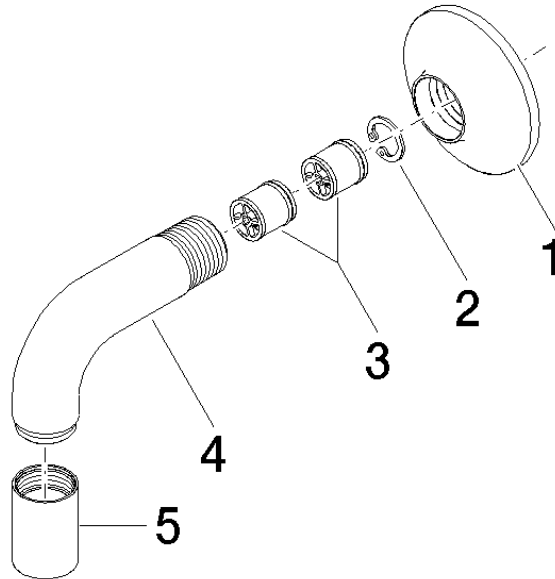

28 450 809

- 3/8" shower outlet
- rosette Ø 60 mm
- 1/2" connection
- WRAS 1810006

Intrinsic protection against back flow.

	Brushed Platinum	28 450 809-06
	Chrome	28 450 809-00
	Platinum	28 450 809-08
	Dark Chrome	28 450 809-19
	Brushed Durabrass (23kt Gold)	28 450 809-28
	Matte Black	28 450 809-33
	Brushed Bronze	28 450 809-42
	Brushed Champagne (22kt Gold)	28 450 809-46
	Champagne (22kt Gold)	28 450 809-47
	Brushed Dark Platinum	28 450 809-99

Recommended miscellaneous

Concealed wall elbow -

35 085 970 90

- max. recess depth 163 mm
- min. recess depth 90 mm

28 450 809

mm [inches]

Flow rate chart

Certificates

WRAS_1810006. Belgaqua_22_280_2 IAPMO_4976 (4).
7_7.

28 450 809

Spare parts list

No.	Item Number	Name	Quantity used	Delivery time
1	90 27 80 021 00-06	rosette	1	10
2	09 16 01 014 90	ring	1	2
3	90 23 01 040 00 90	back-flow preventer	2	2
4	09 11 03 123-06	connection	1	10
5	90 21 02 069 00-06	cover	1	10