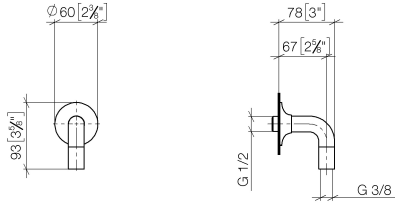

28 450 809

- 3/8" shower outlet
- rosette Ø 60 mm
- 1/2" connection
- WRAS 1810006

Intrinsic protection against back flow.

	Brushed Platinum	28 450 809-06
	Chrome	28 450 809-00
	Platinum	28 450 809-08
	Dark Chrome	28 450 809-19
	Brushed Durabrass (23kt Gold)	28 450 809-28
	Matte Black	28 450 809-33
	Brushed Bronze	28 450 809-42
	Brushed Champagne (22kt Gold)	28 450 809-46
	Champagne (22kt Gold)	28 450 809-47
	Brushed Dark Platinum	28 450 809-99

Recommended miscellaneous

Concealed wall elbow -

35 085 970 90

- max. recess depth 163 mm
- min. recess depth 90 mm

28 450 809

mm [inches]

Flow rate chart

Certificates

WRAS_1810006. Belgaqua_22_280_2 IAPMO_4976 (4).
7_7.

28 450 809

Spare parts list

No.	Item Number	Name	Quantity used	Delivery time
1	90 27 80 021 00-06	rosette	1	10
2	09 16 01 014 90	ring	1	2
3	90 23 01 040 00 90	back-flow preventer	2	2
4	09 11 03 123-06	connection	1	10
5	90 21 02 069 00-06	cover	1	10