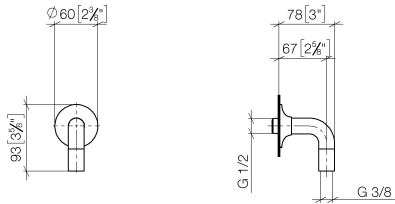

28 450 809

- 3/8" shower outlet
- rosette Ø 60 mm
- 1/2" connection
- WRAS 1810006

Intrinsic protection against back flow.

	Dark Chrome	28 450 809-19
	Chrome	28 450 809-00
	Brushed Platinum	28 450 809-06
	Platinum	28 450 809-08
	Brushed Durabronze (23kt Gold)	28 450 809-28
	Matte Black	28 450 809-33
	Brushed Bronze	28 450 809-42
	Brushed Champagne (22kt Gold)	28 450 809-46
	Champagne (22kt Gold)	28 450 809-47
	Brushed Dark Platinum	28 450 809-99

Recommended miscellaneous

**Concealed wall elbow -**

35 085 970 90

- max. recess depth 163 mm
- min. recess depth 90 mm

28 450 809

mm [inches]

### Flow rate chart