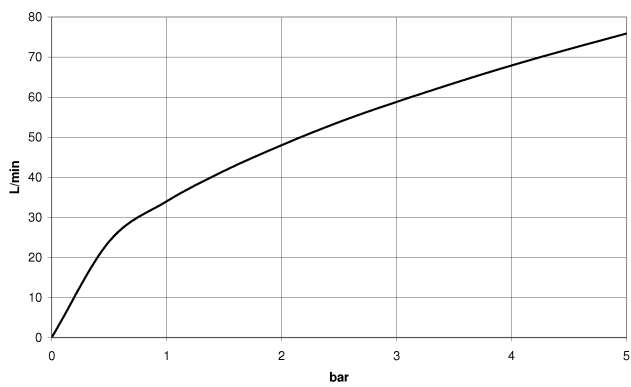

28 450 809

- 3/8" shower outlet
- rosette Ø 60 mm
- 1/2" connection
- WRAS 1810006

Intrinsic protection against back flow.

	Dark Chrome	28 450 809-19
	Chrome	28 450 809-00
	Brushed Platinum	28 450 809-06
	Platinum	28 450 809-08
	Brushed Durabronze (23kt Gold)	28 450 809-28
	Matte Black	28 450 809-33
	Brushed Bronze	28 450 809-42
	Brushed Champagne (22kt Gold)	28 450 809-46
	Champagne (22kt Gold)	28 450 809-47
	Brushed Dark Platinum	28 450 809-99

Recommended miscellaneous

**Concealed wall elbow -**

35 085 970 90

- max. recess depth 163 mm
- min. recess depth 90 mm

28 450 809

mm [inches]

### Flow rate chart