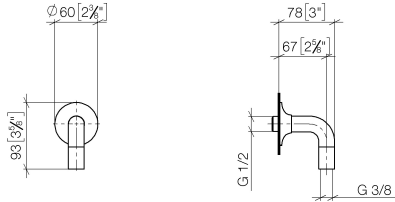

28 450 809

- 3/8" shower outlet
- rosette Ø 60 mm
- 1/2" connection

Intrinsic protection against back flow.

	Brushed Durabronze (23kt Gold)	28 450 809-28
	Chrome	28 450 809-00
	Brushed Platinum	28 450 809-06
	Platinum	28 450 809-08
	Dark Chrome	28 450 809-19
	Matte Black	28 450 809-33
	Brushed Bronze	28 450 809-42
	Brushed Champagne (22kt Gold)	28 450 809-46
	Champagne (22kt Gold)	28 450 809-47
	Brushed Dark Platinum	28 450 809-99

Recommended miscellaneous

Concealed wall elbow -

- max. recess depth 163 mm
- min. recess depth 90 mm

35 085 970 90

28 450 809

mm [inches]

Flow rate chart

Certificates

WRAS_1810006. Belgaqua_22_280_2
7_7.

28 450 809

Spare parts list

No.	Item Number	Name	Quantity used	Delivery time
1	90 27 80 021 00-28	rosette	1	20
2	09 16 01 014 90	ring	1	2
3	90 23 01 040 00 90	back-flow preventer	2	2
4	09 11 03 123-28	connection	1	20
5	90 21 02 069 00-28	cover	1	20