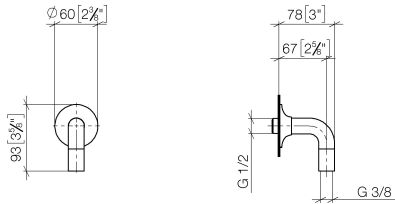

28 450 809

- 3/8" shower outlet
- rosette Ø 60 mm
- 1/2" connection
- WRAS 1810006

Intrinsic protection against back flow.

	Matte Black	28 450 809-33
	Chrome	28 450 809-00
	Brushed Platinum	28 450 809-06
	Platinum	28 450 809-08
	Dark Chrome	28 450 809-19
	Brushed Durabronze (23kt Gold)	28 450 809-28
	Brushed Bronze	28 450 809-42
	Brushed Champagne (22kt Gold)	28 450 809-46
	Champagne (22kt Gold)	28 450 809-47
	Brushed Dark Platinum	28 450 809-99

28 450 809

mm [inches]

Flow rate chart

Certificates

Belgaqua_22_280_2
7_7.

28 450 809

Parts for other
finishes can be found
here: [Chrome](#)