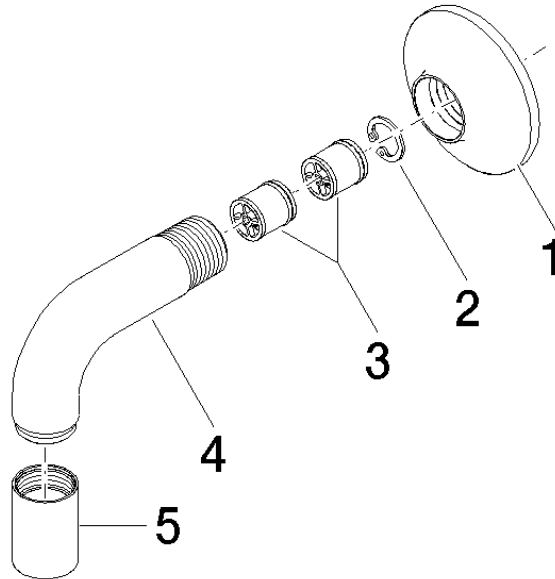

28 450 809

- 3/8" shower outlet
- rosette Ø 60 mm
- 1/2" connection

Intrinsic protection against back flow.

	Brushed Dark Platinum	28 450 809-99
	Chrome	28 450 809-00
	Brushed Platinum	28 450 809-06
	Platinum	28 450 809-08
	Dark Chrome	28 450 809-19
	Brushed Durabronze (23kt Gold)	28 450 809-28
	Matte Black	28 450 809-33
	Brushed Bronze	28 450 809-42
	Brushed Champagne (22kt Gold)	28 450 809-46
	Champagne (22kt Gold)	28 450 809-47

Recommended miscellaneous

- Concealed wall elbow -** 35 085 970 90
- max. recess depth 163 mm
  - min. recess depth 90 mm

28 450 809

mm [inches]

Flow rate chart

Certificates

WRAS\_1810006. Belgaqua\_22\_280\_2 IAPMO\_4976 (4).  
7\_7.

### Spare parts list

No.	Item Number	Name	Quantity used	Delivery time
1	90 27 80 021 00-99	rosette	1	30
2	09 16 01 014 90	ring	1	2
3	90 23 01 040 00 90	back-flow preventer	2	2
4	09 11 03 123-99	connection	1	30
5	90 21 02 069 00-99	cover	1	30