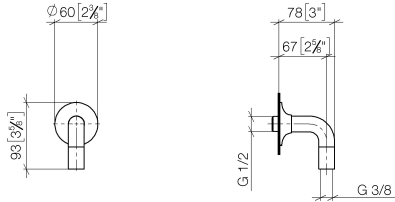

28 450 809

- 3/8" shower outlet
- rosette Ø 60 mm
- 1/2" connection

Intrinsic protection against back flow.

	Brushed Dark Platinum	28 450 809-99
	Chrome	28 450 809-00
	Brushed Platinum	28 450 809-06
	Platinum	28 450 809-08
	Dark Chrome	28 450 809-19
	Brushed Durabronze (23kt Gold)	28 450 809-28
	Matte Black	28 450 809-33
	Brushed Bronze	28 450 809-42
	Brushed Champagne (22kt Gold)	28 450 809-46
	Champagne (22kt Gold)	28 450 809-47

Recommended miscellaneous

- Concealed wall elbow -** 35 085 970 90
- max. recess depth 163 mm
  - min. recess depth 90 mm

28 450 809

mm [inches]

Flow rate chart

Certificates

WRAS\_1810006. Belgaqua\_22\_280\_2 IAPMO\_4976 (4).  
7\_7.

### Spare parts list

No.	Item Number	Name	Quantity used	Delivery time
1	90 27 80 021 00-99	rosette	1	30
2	09 16 01 014 90	ring	1	2
3	90 23 01 040 00 90	back-flow preventer	2	2
4	09 11 03 123-99	connection	1	30
5	90 21 02 069 00-99	cover	1	30