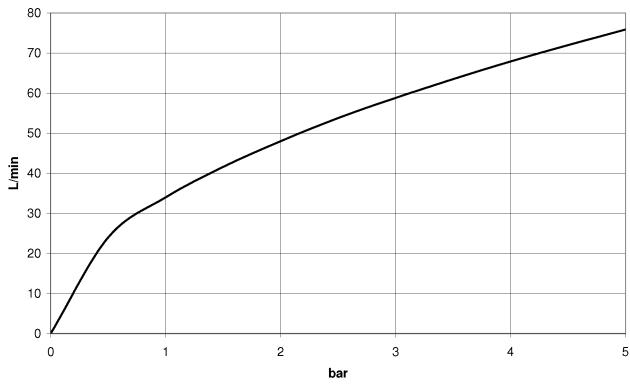

28 450 809

- 3/8" shower outlet
- rosette Ø 60 mm
- 1/2" connection

Intrinsic protection against back flow.

	Brushed Dark Platinum	28 450 809-99
	Chrome	28 450 809-00
	Brushed Platinum	28 450 809-06
	Platinum	28 450 809-08
	Dark Chrome	28 450 809-19
	Brushed Durabronze (23kt Gold)	28 450 809-28
	Matte Black	28 450 809-33
	Brushed Bronze	28 450 809-42
	Brushed Champagne (22kt Gold)	28 450 809-46
	Champagne (22kt Gold)	28 450 809-47

Recommended miscellaneous

- Concealed wall elbow -** 35 085 970 90
- max. recess depth 163 mm
  - min. recess depth 90 mm

28 450 809

mm [inches]

Flow rate chart

Certificates

WRAS\_1810006. Belgaqua\_22\_280\_2 IAPMO\_4976 (4).  
7\_7.