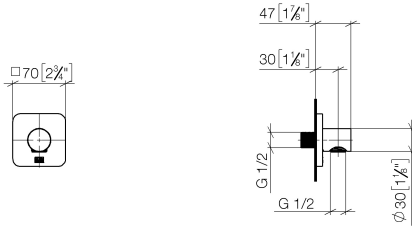

## DORNBACHT YARRE Wall elbow - Soft Black

---

28 450 832

- 1/2" shower outlet
- rosette 60 x 60 mm
- 1/2" connection
- rosette 60 x 60 mm
- WRAS 2305028

Intrinsic protection against back flow.

	Soft Black	28 450 832-69
	Chrome	28 450 832-00

### Recommended miscellaneous

---

- Concealed wall elbow -** 35 085 970 90
- max. recess depth 163 mm
  - min. recess depth 90 mm

## DORNBRACHT YARRE Wall elbow - Soft Black

---

28 450 832

mm [inches]