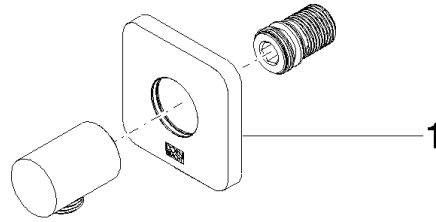

### Recommended miscellaneous

---

- Concealed wall elbow -** 35 085 970 90
- max. recess depth 163 mm
  - min. recess depth 90 mm

## DORNBRACHT YARRE Wall elbow - Soft Black

---

28 450 832

mm [inches]

### Certificates

---

WRAS\_2305028.

DORNBACHT YARRE Wall elbow - Soft Black

---

28 450 832

Spare parts list

No.	Item Number	Name	Quantity used	Delivery time
1	90 27 83 020 00-69	rosette	1	2