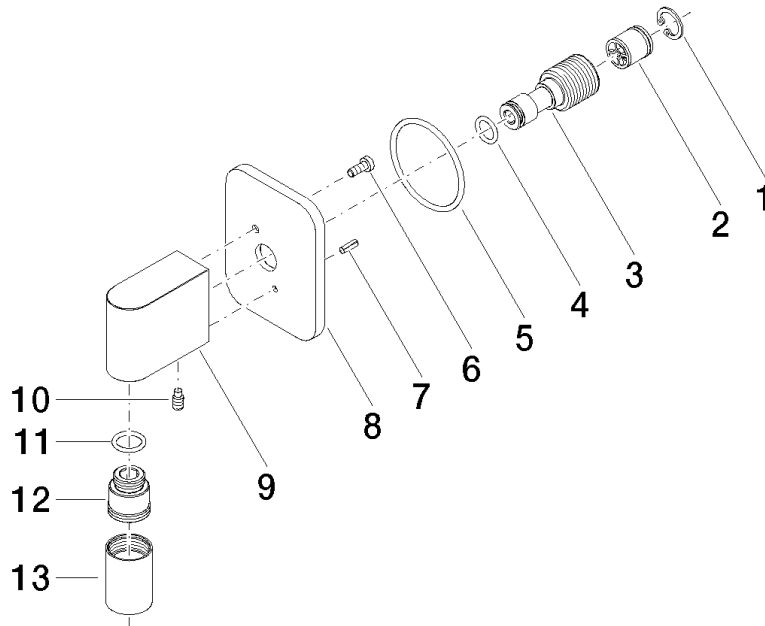

28 450 845

- 3/8" shower outlet
- rosette 60 x 78 mm
- 1/2" connection
- WRAS 2310091

Intrinsic protection against back flow.

	Chrome	28 450 845-00
	Brushed Platinum	28 450 845-06
	Dark Chrome	28 450 845-19
	Brushed Light Gold	28 450 845-27
	Matte Black	28 450 845-33
	Brushed Chrome	28 450 845-93
	Brushed Dark Platinum	28 450 845-99

Recommended miscellaneous

- Concealed wall elbow -** 35 085 970 90
- max. recess depth 163 mm
 - min. recess depth 90 mm

28 450 845

mm [inches]

Flow rate chart

Certificates

IAPMO_4976 (5). WRAS_2310091.

28 450 845

Spare parts list

No.	Item Number	Name	Quantity used	Delivery time
1	09 16 01 014 90	ring	1	2
2	90 23 01 141 00 90	back-flow preventer	1	2
3	09 24 03 116 20 90	nipple	1	2
4	09 14 10 008 90	seal	1	2
5	09 14 10 142 90	seal	1	2
6	09 30 30 054 90	screw	1	2
7	09 31 11 026 90	pin	1	2
8	09 27 84 021-00	rosette	1	10
9	09 11 03 046-00	connection	1	10
10	09 31 11 005 90	pin	1	2
11	90 14 10 077 00 90	seal	1	2
12	09 24 03 107 20 90	nipple	1	2
13	90 21 02 069 00-00	cover	1	10