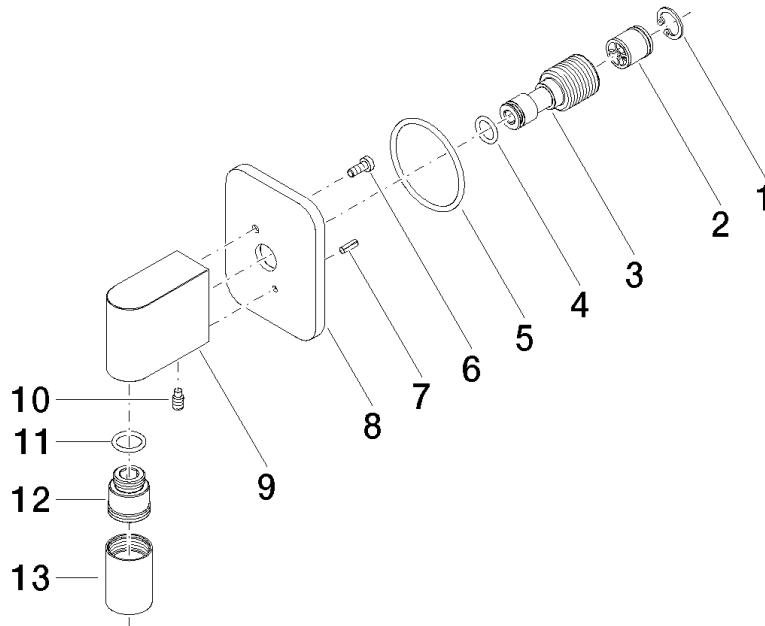

28 450 845

- 3/8" shower outlet
- rosette 60 x 78 mm
- 1/2" connection

Intrinsic protection against back flow.

	Brushed Platinum	28 450 845-06
	Chrome	28 450 845-00
	Dark Chrome	28 450 845-19
	Brushed Light Gold	28 450 845-27
	Matte Black	28 450 845-33
	Brushed Chrome	28 450 845-93
	Brushed Dark Platinum	28 450 845-99

Recommended miscellaneous

**Concealed wall elbow -** 35 085 970 90

- max. recess depth 163 mm
- min. recess depth 90 mm

28 450 845

mm [inches]

**Flow rate chart**

**Certificates**

IAPMO\_4976 (5).    WRAS\_2310091.

### Spare parts list

No.	Item Number	Name	Quantity used	Delivery time
1	09 16 01 014 90	ring	1	2
2	90 23 01 141 00 90	back-flow preventer	1	2
3	09 24 03 116 20 90	nipple	1	2
4	09 14 10 008 90	seal	1	2
5	09 14 10 142 90	seal	1	2
6	09 30 30 054 90	screw	1	2
7	09 31 11 026 90	pin	1	2
8	09 27 84 021-06	rosette	1	10
9	09 11 03 046-06	connection	1	10
10	09 31 11 005 90	pin	1	2
11	90 14 10 077 00 90	seal	1	2
12	09 24 03 107 20 90	nipple	1	2
13	90 21 02 069 00-06	cover	1	10