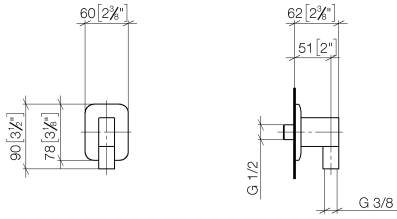

28 450 845

- 3/8" shower outlet
- rosette 60 x 78 mm
- 1/2" connection

Intrinsic protection against back flow.

	Brushed Platinum	28 450 845-06
	Chrome	28 450 845-00
	Dark Chrome	28 450 845-19
	Brushed Light Gold	28 450 845-27
	Matte Black	28 450 845-33
	Brushed Chrome	28 450 845-93
	Brushed Dark Platinum	28 450 845-99

Recommended miscellaneous

**Concealed wall elbow -** 35 085 970 90

- max. recess depth 163 mm
- min. recess depth 90 mm

28 450 845

mm [inches]

**Flow rate chart**

**Certificates**

IAPMO\_4976 (5).    WRAS\_2310091.

### Spare parts list

No.	Item Number	Name	Quantity used	Delivery time
1	09 16 01 014 90	ring	1	2
2	90 23 01 141 00 90	back-flow preventer	1	2
3	09 24 03 116 20 90	nipple	1	2
4	09 14 10 008 90	seal	1	2
5	09 14 10 142 90	seal	1	2
6	09 30 30 054 90	screw	1	2
7	09 31 11 026 90	pin	1	2
8	09 27 84 021-06	rosette	1	10
9	09 11 03 046-06	connection	1	10
10	09 31 11 005 90	pin	1	2
11	90 14 10 077 00 90	seal	1	2
12	09 24 03 107 20 90	nipple	1	2
13	90 21 02 069 00-06	cover	1	10