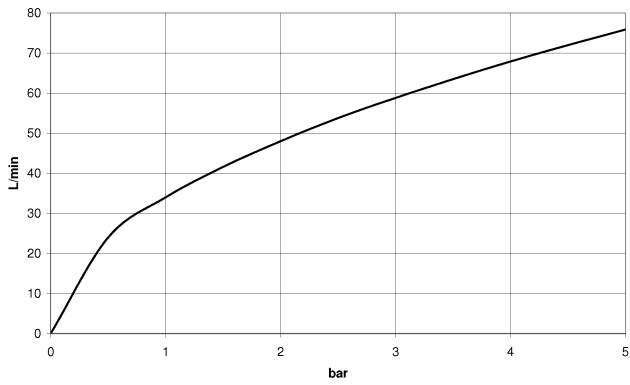

28 450 845

- 3/8" shower outlet
- rosette 60 x 78 mm
- 1/2" connection

Intrinsic protection against back flow.

	Brushed Platinum	28 450 845-06
	Chrome	28 450 845-00
	Dark Chrome	28 450 845-19
	Brushed Light Gold	28 450 845-27
	Matte Black	28 450 845-33
	Brushed Chrome	28 450 845-93
	Brushed Dark Platinum	28 450 845-99

Recommended miscellaneous

**Concealed wall elbow -** 35 085 970 90

- max. recess depth 163 mm
- min. recess depth 90 mm

28 450 845

mm [inches]

**Flow rate chart**

**Certificates**

IAPMO\_4976 (5).    WRAS\_2310091.