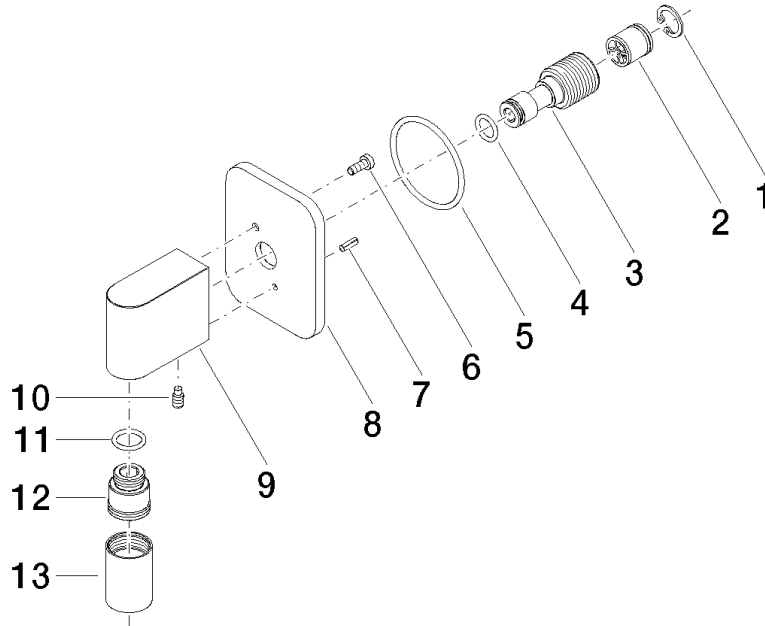

28 450 845

- 3/8" shower outlet
- rosette 60 x 78 mm
- 1/2" connection
- WRAS 2310091

Intrinsic protection against back flow.

	Dark Chrome	28 450 845-19
	Chrome	28 450 845-00
	Brushed Platinum	28 450 845-06
	Brushed Light Gold	28 450 845-27
	Matte Black	28 450 845-33
	Brushed Chrome	28 450 845-93
	Brushed Dark Platinum	28 450 845-99

28 450 845

mm [inches]

Flow rate chart

Certificates

WRAS_2310091.

28 450 845

Parts for other finishes can be found here: [Chrome](#)

Spare parts list

No.	Item Number	Name	Quantity used	Delivery time
1	09 16 01 014 90	ring	1	2
2	90 23 01 141 00 90	back-flow preventer	1	2
3	09 24 03 116 20 90	nipple	1	2
4	09 14 10 008 90	seal	1	2
5	09 14 10 142 90	seal	1	2
6	09 30 30 054 90	screw	1	2
7	09 31 11 026 90	pin	1	2
8	09 27 84 021-19	rosette	1	60
9	09 11 03 046-19	connection	1	20
10	09 31 11 005 90	pin	1	2
11	90 14 10 077 00 90	seal	1	2
12	09 24 03 107 20 90	nipple	1	2
13	90 21 02 069 00-19	cover	1	20