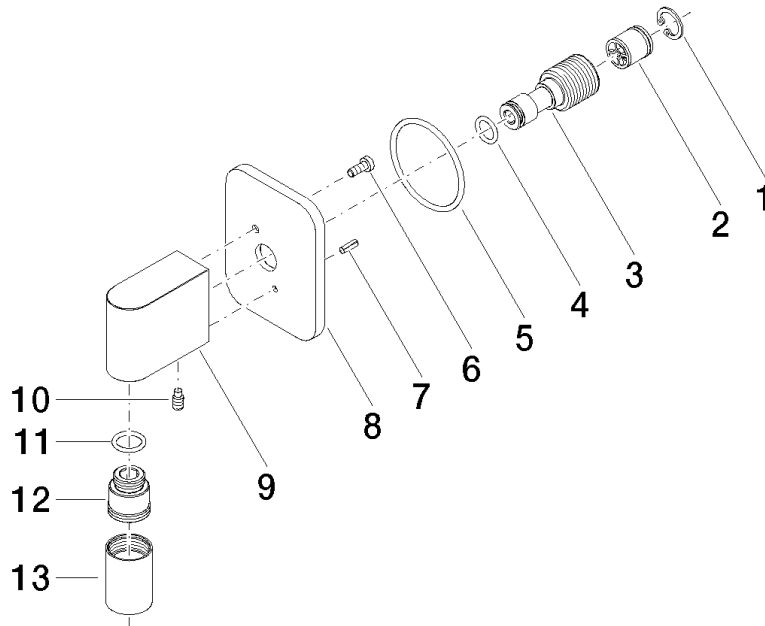

28 450 845

- 3/8" shower outlet
- rosette 60 x 78 mm
- 1/2" connection
- WRAS 2310091

Intrinsic protection against back flow.

	Brushed Light Gold	28 450 845-27
	Chrome	28 450 845-00
	Brushed Platinum	28 450 845-06
	Dark Chrome	28 450 845-19
	Matte Black	28 450 845-33
	Brushed Chrome	28 450 845-93
	Brushed Dark Platinum	28 450 845-99

Recommended miscellaneous

- Concealed wall elbow -** 35 085 970 90
- min. recess depth 90 mm
  - max. recess depth 163 mm

28 450 845

mm [inches]

**Flow rate chart**

**Certificates**

WRAS\_2310091.

28 450 845

### Spare parts list

No.	Item Number	Name	Quantity used	Delivery time
1	09 16 01 014 90	ring	1	2
2	90 23 01 141 00 90	back-flow preventer	1	2
3	09 24 03 116 20 90	nipple	1	2
4	09 14 10 008 90	seal	1	2
5	09 14 10 142 90	seal	1	2
6	09 30 30 054 90	screw	1	2
7	09 31 11 026 90	pin	1	2
9	09 11 03 046-27	connection	1	60
10	09 31 11 005 90	pin	1	2
11	90 14 10 077 00 90	seal	1	2
12	09 24 03 107 20 90	nipple	1	2
13	90 21 02 069 00-27	cover	1	30