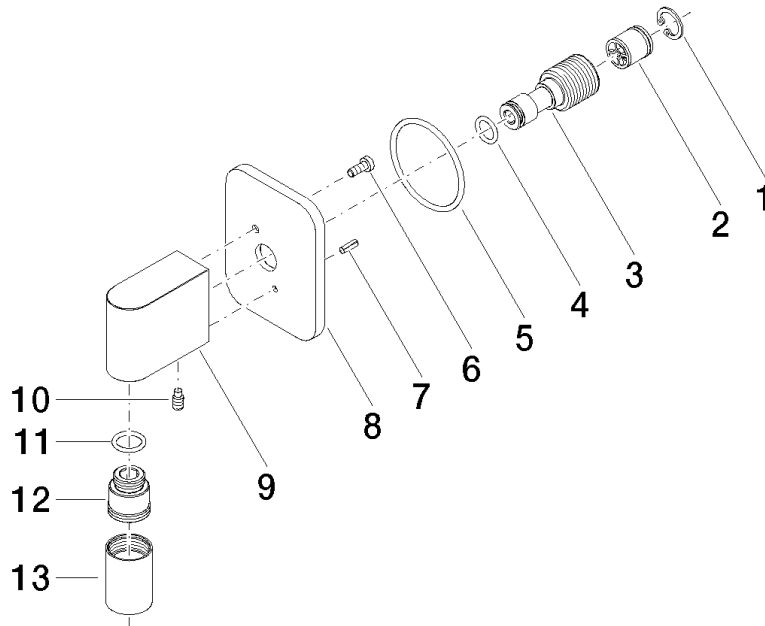

28 450 845

- 3/8" shower outlet
- rosette 60 x 78 mm
- 1/2" connection

Intrinsic protection against back flow.

	Brushed Chrome	28 450 845-93
	Chrome	28 450 845-00
	Brushed Platinum	28 450 845-06
	Dark Chrome	28 450 845-19
	Brushed Light Gold	28 450 845-27
	Matte Black	28 450 845-33
	Brushed Dark Platinum	28 450 845-99

Recommended miscellaneous

Concealed wall elbow -

35 085 970 90

- min. recess depth 90 mm
- max. recess depth 163 mm

28 450 845

mm [inches]

Flow rate chart

Certificates

WRAS_2310091. IAPMO_4976 (2).

28 450 845

Spare parts list

No.	Item Number	Name	Quantity used	Delivery time
1	09 16 01 014 90	ring	1	2
2	90 23 01 141 00 90	back-flow preventer	1	2
3	09 24 03 116 20 90	nipple	1	2
4	09 14 10 008 90	seal	1	2
5	09 14 10 142 90	seal	1	2
6	09 30 30 054 90	screw	1	2
7	09 31 11 026 90	pin	1	2
8	09 27 84 021-93	rosette	1	20
9	09 11 03 046-93	connection	1	20
10	09 31 11 005 90	pin	1	2
11	90 14 10 077 00 90	seal	1	2
12	09 24 03 107 20 90	nipple	1	2
13	90 21 02 069 00-93	cover	1	-