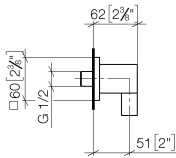

Wall elbow - Chrome

IMO

28 450 980

- 3/8" shower outlet
- rosette 60 x 60 mm
- 1/2" connection
- WRAS 2310091

Intrinsic protection against back flow.

Fits: IMO, MEM, CL.1, CYO

	Chrome	28 450 980-00
	Brushed Platinum	28 450 980-06
	Platinum	28 450 980-08
	Durabrand (23kt Gold)	28 450 980-09
	Dark Chrome	28 450 980-19
	Brushed Light Gold	28 450 980-27
	Brushed Durabrand (23kt Gold)	28 450 980-28
	Matte Black	28 450 980-33
	Brushed Champagne (22kt Gold)	28 450 980-46
	Champagne (22kt Gold)	28 450 980-47
	Brushed Chrome	28 450 980-93
	Brushed Dark Platinum	28 450 980-99

Recommended miscellaneous

- Concealed wall elbow -** 35 085 970 90
- max. recess depth 163 mm
  - min. recess depth 90 mm

28 450 980

mm [inches]

### Flow rate chart

### Spare parts list

No.	Item Number	Name	Quantity used	Delivery time
1	09 16 01 014 90	ring	1	2
2	90 23 01 141 00 90	back-flow preventer	1	2
3	09 24 03 116 20 90	nipple	1	2
4	09 14 10 008 90	seal	1	2
5	09 14 10 142 90	seal	1	2
6	09 30 30 054 90	screw	1	2
7	09 31 11 026 90	pin	1	2
8	09 27 82 006-00	rosette	1	10
9	09 11 03 046-00	connection	1	10
10	09 31 11 005 90	pin	1	2
11	90 14 10 077 00 90	seal	1	2
12	09 24 03 107 20 90	nipple	1	2
13	90 21 02 069 00-00	cover	1	10