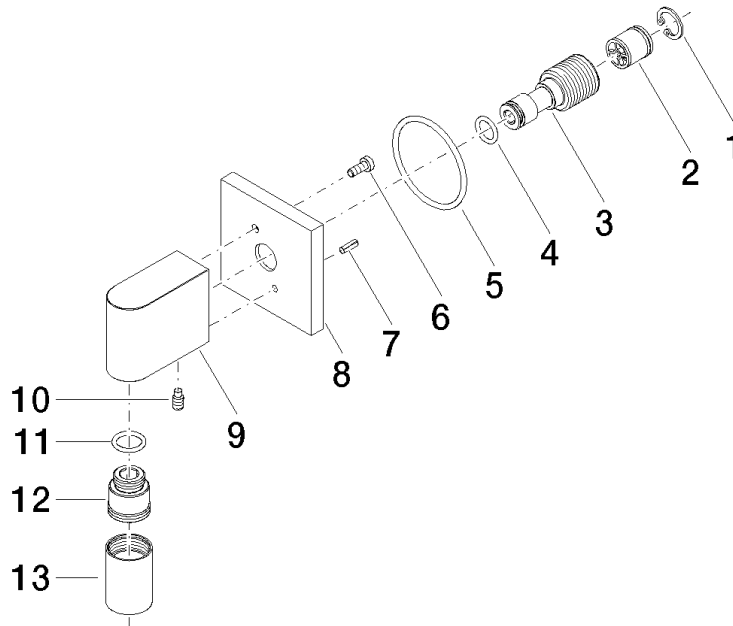

Wall elbow - Chrome

IMO

28 450 980

- 3/8" shower outlet
- rosette 60 x 60 mm
- 1/2" connection
- WRAS 2310091

Intrinsic protection against back flow.

Fits: IMO, MEM, CL.1, CYO

	Chrome	28 450 980-00
	Brushed Platinum	28 450 980-06
	Platinum	28 450 980-08
	Durabrand (23kt Gold)	28 450 980-09
	Dark Chrome	28 450 980-19
	Brushed Light Gold	28 450 980-27
	Brushed Durabrand (23kt Gold)	28 450 980-28
	Matte Black	28 450 980-33
	Brushed Champagne (22kt Gold)	28 450 980-46
	Champagne (22kt Gold)	28 450 980-47
	Brushed Chrome	28 450 980-93
	Brushed Dark Platinum	28 450 980-99

Recommended miscellaneous

- Concealed wall elbow -** 35 085 970 90
- max. recess depth 163 mm
  - min. recess depth 90 mm

28 450 980

mm [inches]

### Flow rate chart

### Spare parts list

No.	Item Number	Name	Quantity used	Delivery time
1	09 16 01 014 90	ring	1	2
2	90 23 01 141 00 90	back-flow preventer	1	2
3	09 24 03 116 20 90	nipple	1	2
4	09 14 10 008 90	seal	1	2
5	09 14 10 142 90	seal	1	2
6	09 30 30 054 90	screw	1	2
7	09 31 11 026 90	pin	1	2
8	09 27 82 006-00	rosette	1	10
9	09 11 03 046-00	connection	1	10
10	09 31 11 005 90	pin	1	2
11	90 14 10 077 00 90	seal	1	2
12	09 24 03 107 20 90	nipple	1	2
13	90 21 02 069 00-00	cover	1	10