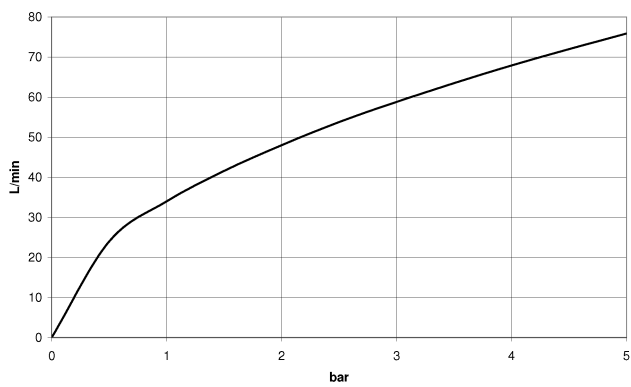

Wall elbow - Brushed Platinum

IMO

28 450 980

- 3/8" shower outlet
- rosette 60 x 60 mm
- 1/2" connection

Intrinsic protection against back flow.

Fits: IMO, MEM, CL.1, CYO

	Brushed Platinum	28 450 980-06
	Chrome	28 450 980-00
	Platinum	28 450 980-08
	Durabress (23kt Gold)	28 450 980-09
	Dark Chrome	28 450 980-19
	Brushed Light Gold	28 450 980-27
	Brushed Durabress (23kt Gold)	28 450 980-28
	Matte Black	28 450 980-33
	Brushed Champagne (22kt Gold)	28 450 980-46
	Champagne (22kt Gold)	28 450 980-47
	Brushed Chrome	28 450 980-93
	Brushed Dark Platinum	28 450 980-99

Recommended miscellaneous

- Concealed wall elbow -** 35 085 970 90
- max. recess depth 163 mm
 - min. recess depth 90 mm

28 450 980

mm [inches]

Flow rate chart

Certificates

IAPMO_4976 (5). Belgaqua_22_280_2 WRAS_2310091. WRAS_1807022.
7_7.