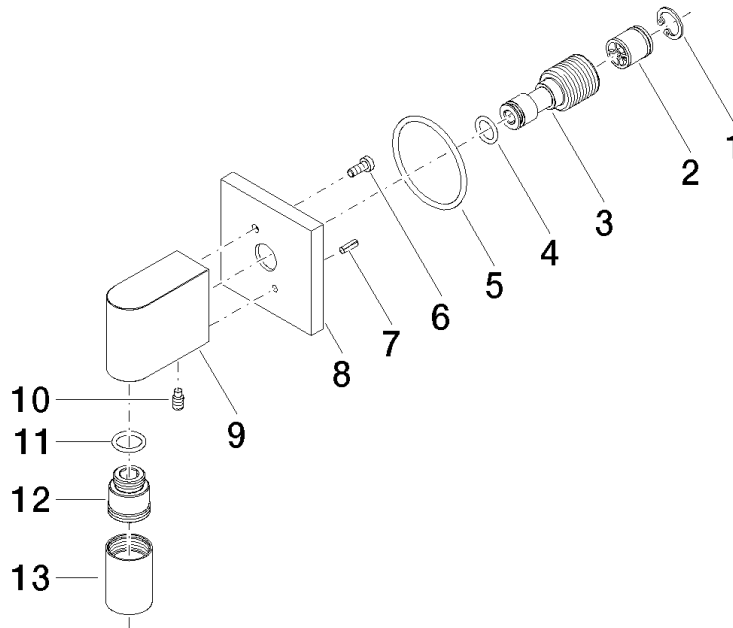

28 450 980

- 3/8" shower outlet
- rosette 60 x 60 mm
- 1/2" connection
- WRAS 2310091

Intrinsic protection against back flow.

Fits: IMO, MEM, CL.1, CYO

	Durabronss (23kt Gold)	28 450 980-09
	Chrome	28 450 980-00
	Brushed Platinum	28 450 980-06
	Platinum	28 450 980-08
	Dark Chrome	28 450 980-19
	Brushed Light Gold	28 450 980-27
	Brushed Durabronss (23kt Gold)	28 450 980-28
	Matte Black	28 450 980-33
	Brushed Champagne (22kt Gold)	28 450 980-46
	Champagne (22kt Gold)	28 450 980-47
	Brushed Chrome	28 450 980-93
	Brushed Dark Platinum	28 450 980-99

28 450 980

mm [inches]

### Flow rate chart

### Spare parts list

No.	Item Number	Name	Quantity used	Delivery time
1	09 16 01 014 90	ring	1	2
2	90 23 01 141 00 90	back-flow preventer	1	2
3	09 24 03 116 20 90	nipple	1	2
4	09 14 10 008 90	seal	1	2
5	09 14 10 142 90	seal	1	2
6	09 30 30 054 90	screw	1	2
7	09 31 11 026 90	pin	1	2
8	09 27 82 006-09	rosette	1	40
9	09 11 03 046-09	connection	1	40
10	09 31 11 005 90	pin	1	2
11	90 14 10 077 00 90	seal	1	2
12	09 24 03 107 20 90	nipple	1	2
13	90 21 02 069 00-09	cover	1	40