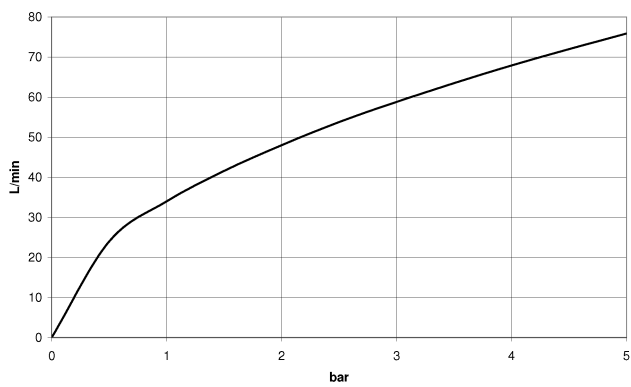

Wall elbow - Dark Chrome

IMO

28 450 980

- 3/8" shower outlet
- rosette 60 x 60 mm
- 1/2" connection
- WRAS 2310091

Intrinsic protection against back flow.

Fits: IMO, MEM, CL.1, CYO

	Dark Chrome	28 450 980-19
	Chrome	28 450 980-00
	Brushed Platinum	28 450 980-06
	Platinum	28 450 980-08
	Durabrand (23kt Gold)	28 450 980-09
	Brushed Light Gold	28 450 980-27
	Brushed Durabrand (23kt Gold)	28 450 980-28
	Matte Black	28 450 980-33
	Brushed Champagne (22kt Gold)	28 450 980-46
	Champagne (22kt Gold)	28 450 980-47
	Brushed Chrome	28 450 980-93
	Brushed Dark Platinum	28 450 980-99

Recommended miscellaneous

- Concealed wall elbow -** 35 085 970 90
- max. recess depth 163 mm
 - min. recess depth 90 mm

28 450 980

mm [inches]

Flow rate chart

Certificates

Belgaqua_22_280_2 WRAS_2310091.
7_7.